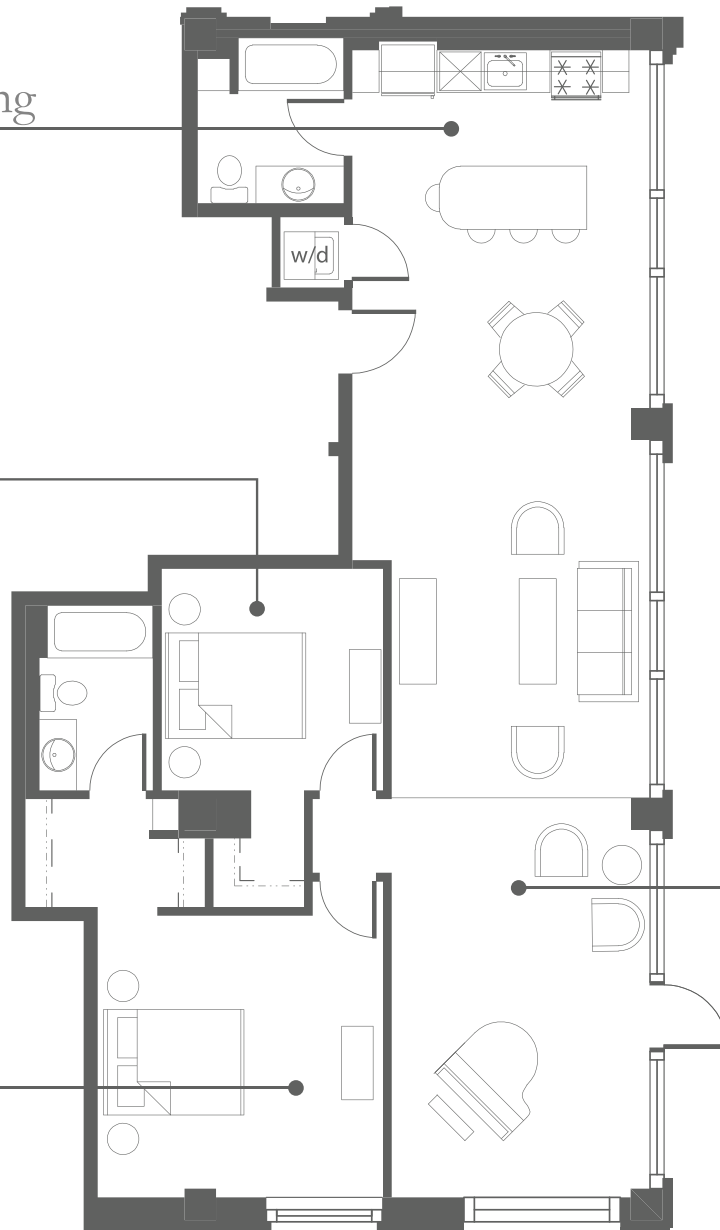

THE ACE

1,372 SF | 2 BEDROOM | 2 BATH | SOUTH & EAST VIEWS | GROUND FLOOR ONLY

Kitchen/Dining

24'2" x 14'1"

Bedroom 1

10'6" x 10'6"

Bedroom 2

13'6" x 13'4"

Living

30'2" x 12'3"

THE BANK

VAULT