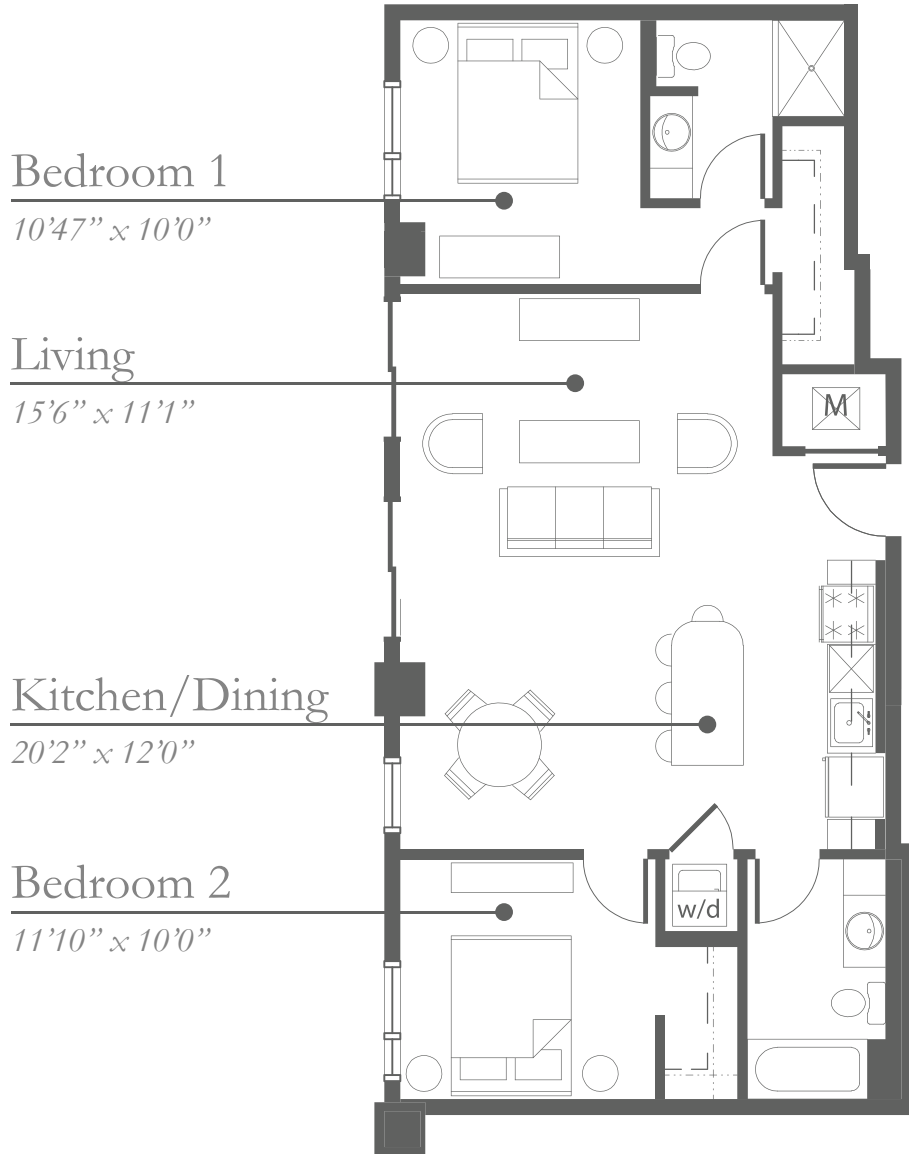

THE BANDIT

951 SF | 2 BEDROOM | 2 BATH | WEST VIEW | GROUND FLOOR ONLY

THE BANK

VAULT