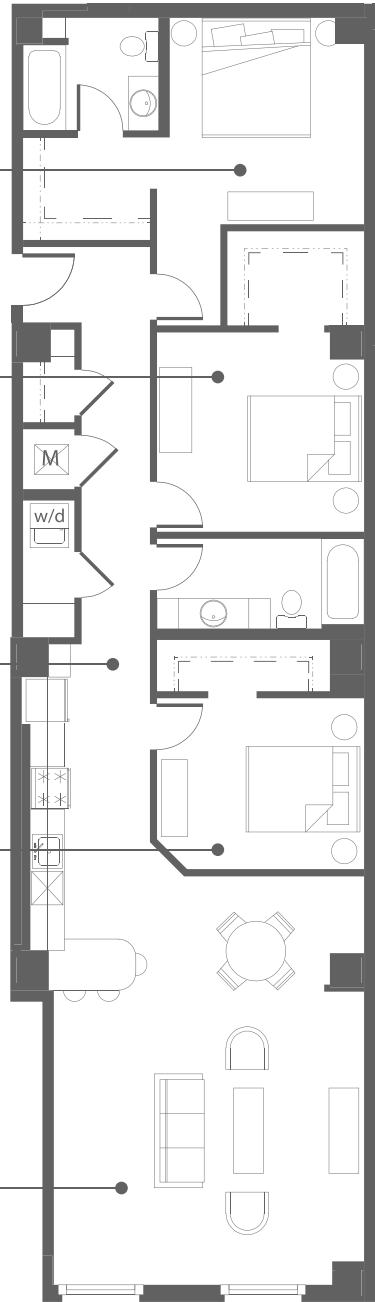

THE BROAD

1,546 SF | 3 BEDROOM | 2 BATH | SOUTH VIEW | GROUND FLOOR ONLY

Bedroom 1

11'10" x 10'0"

Bedroom 2

12'1" x 11'8"

Kitchen

18'4" x 5'6"

Bedroom 3

12'1" x 10'0"

Living/Dining

18'2" x 17'2"

THE BANK

VAULT