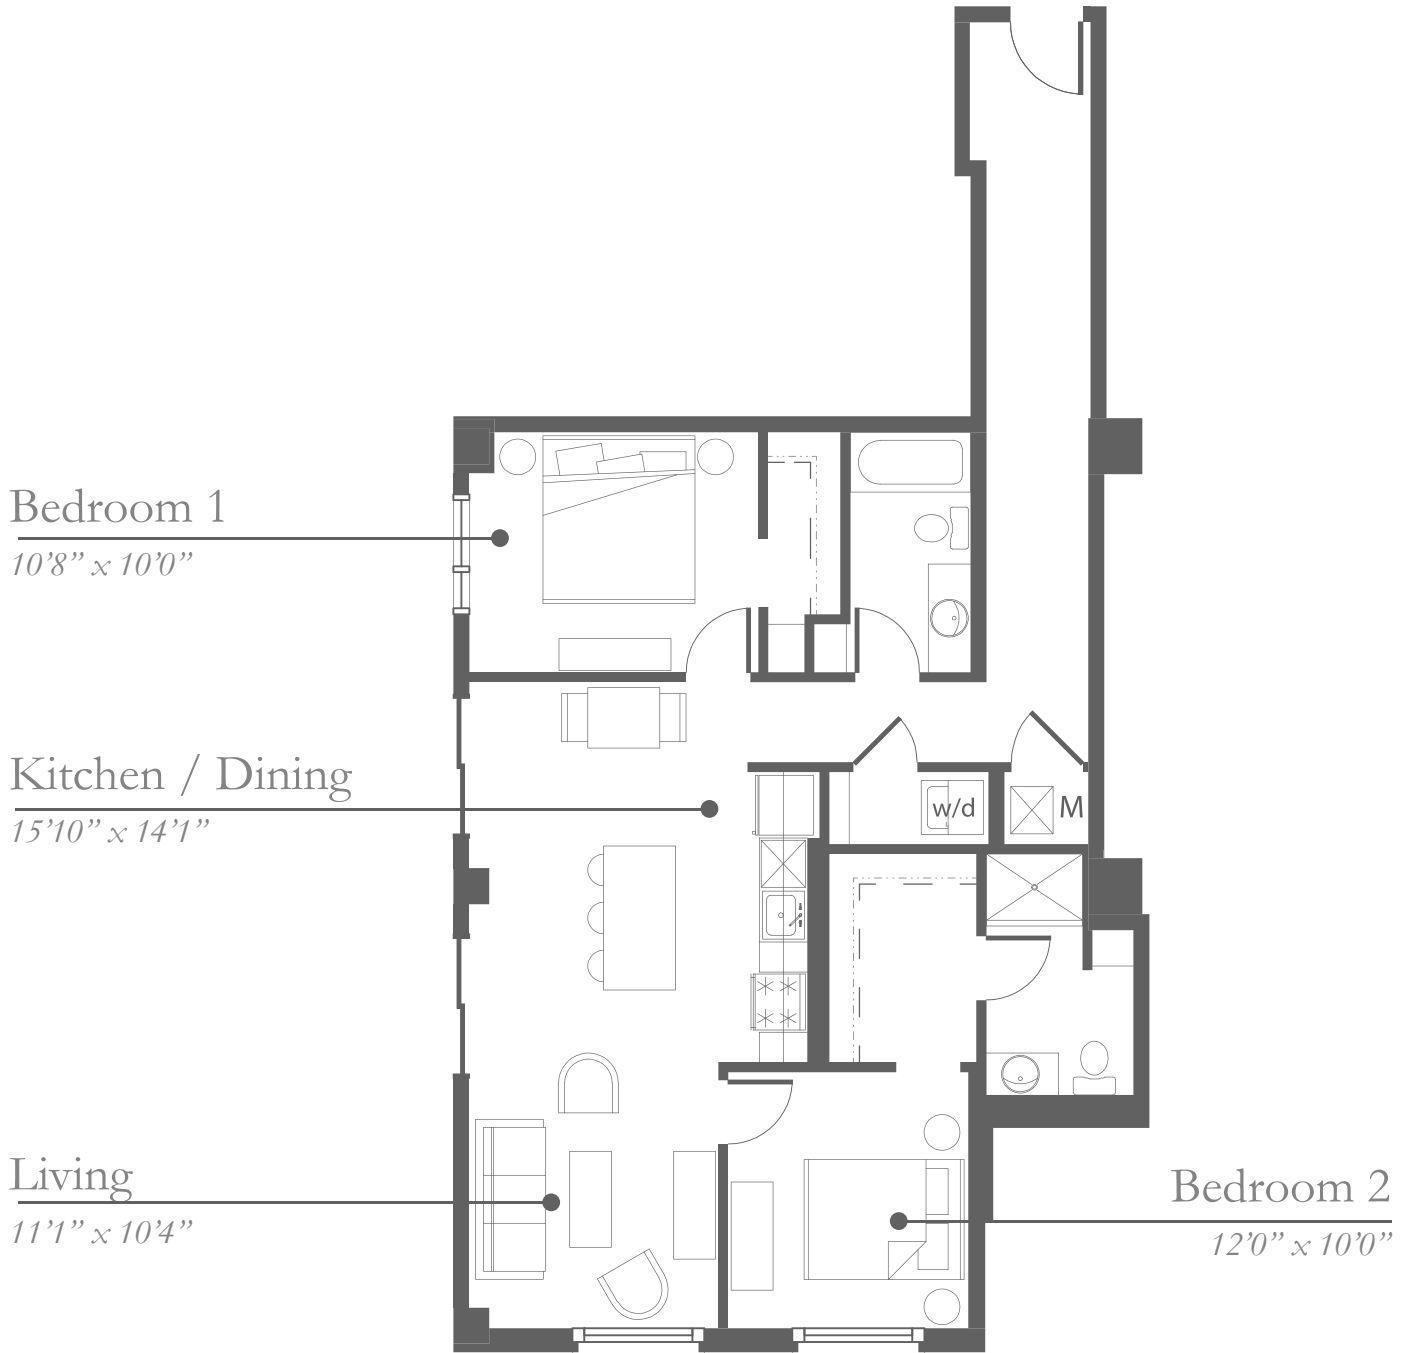

THE DOLLFACE

1,107 SF | 2 BEDROOM | 2 BATH | SOUTH & WEST VIEWS | GROUND FLOOR ONLY

THE BANK

VAULT