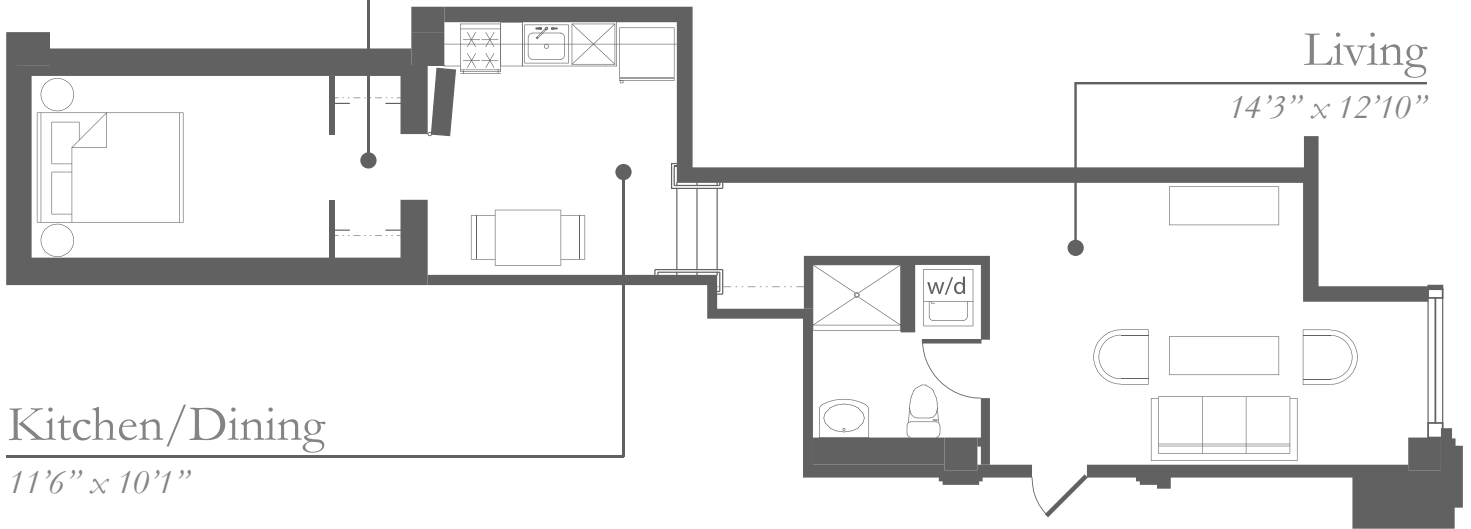

THE HEIST

750 SF | 1 BEDROOM | 1 BATH | EAST VIEW | GROUND FLOOR ONLY

Bedroom

16'10" x 8'3"

Living

14'3" x 12'10"

Kitchen/Dining

11'6" x 10'1"

THE BANK

VAULT