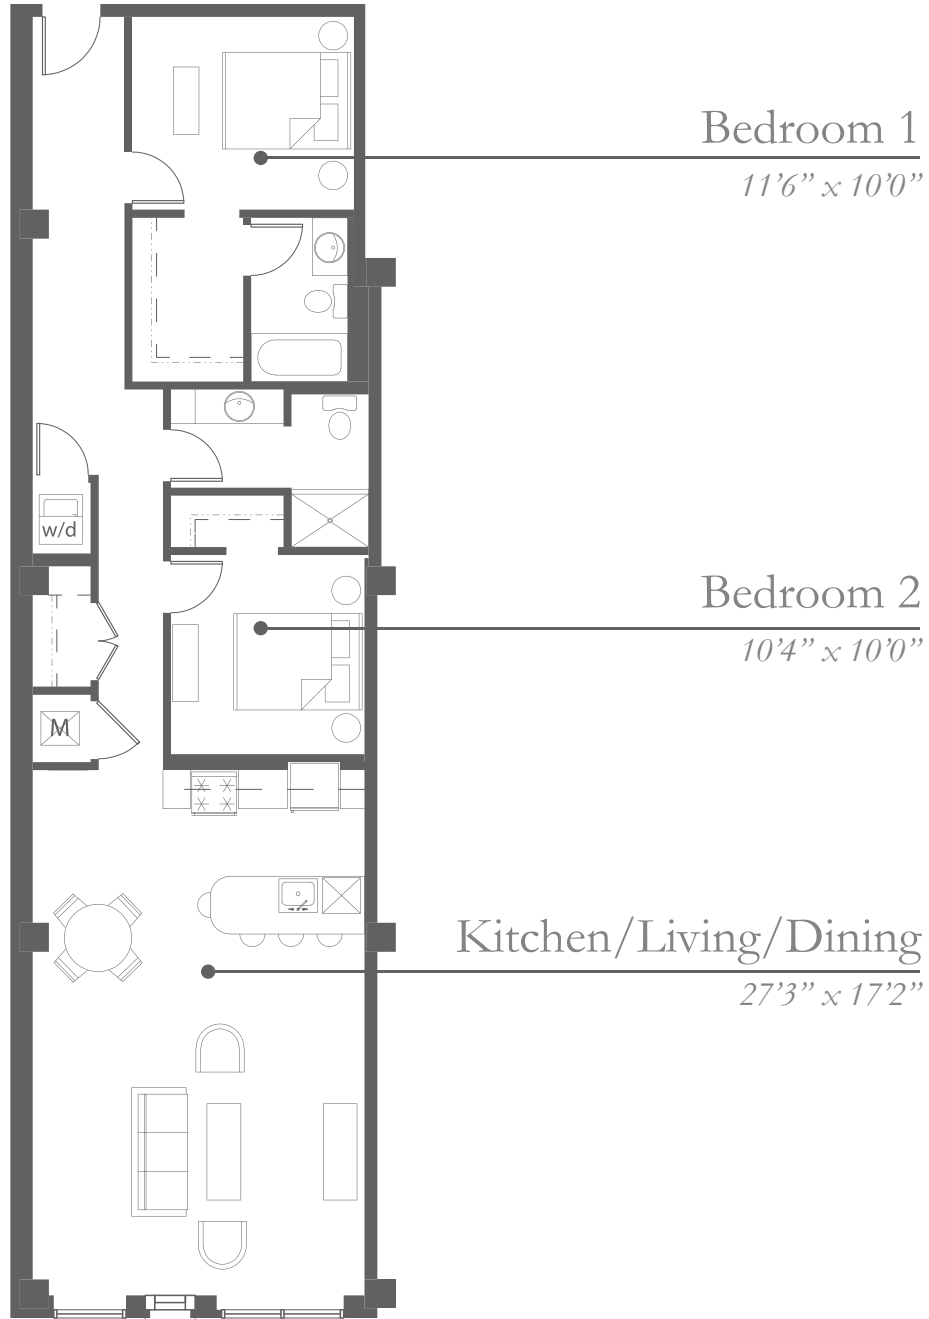

# THE POKERFACE

633 SF | 2 BEDROOM | 2 BATH | SOUTH VIEW | GROUND FLOOR ONLY

## THE BANK

V A U L T