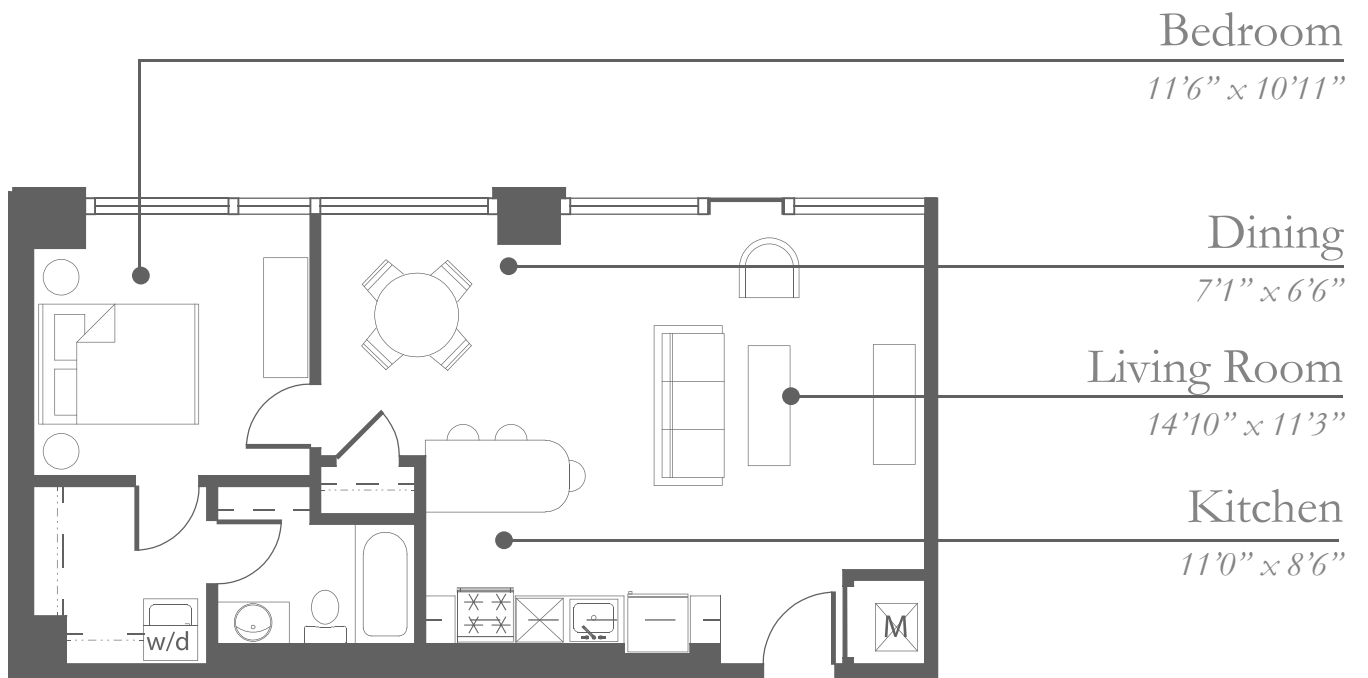

THE ROYAL FLUSH

761 SF | 1 BEDROOM | 1 BATH | NORTH VIEW | GROUND FLOOR ONLY

THE BANK VAULT