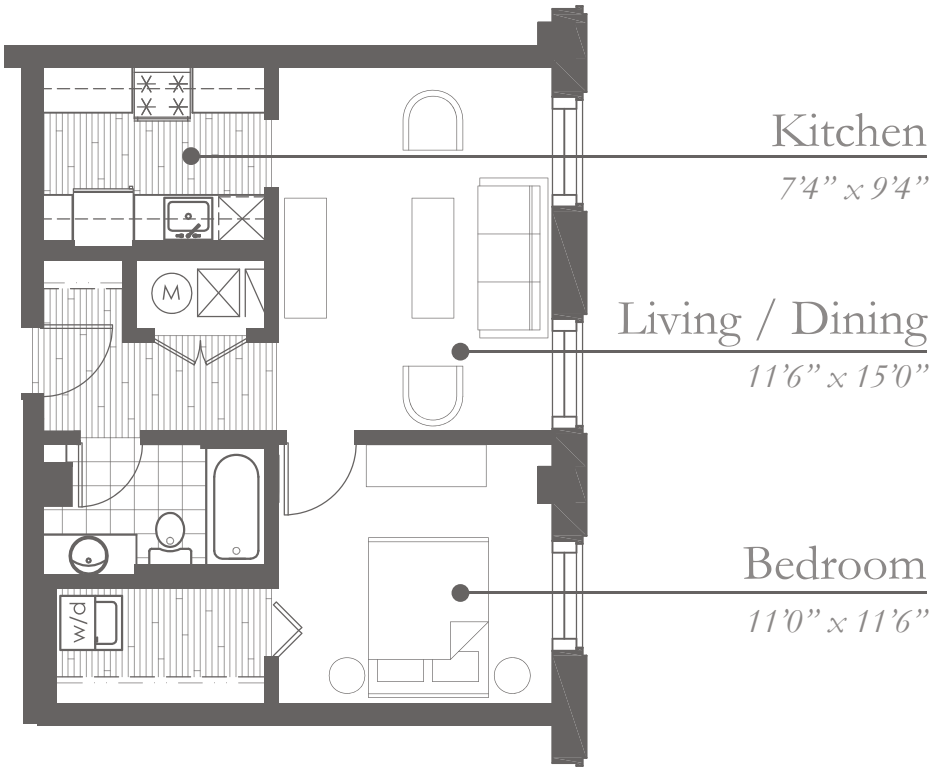

THE BABYFACE

633 SF | 1 BEDROOM | 1 BATH | EAST VIEW

THE BANK

VAULT