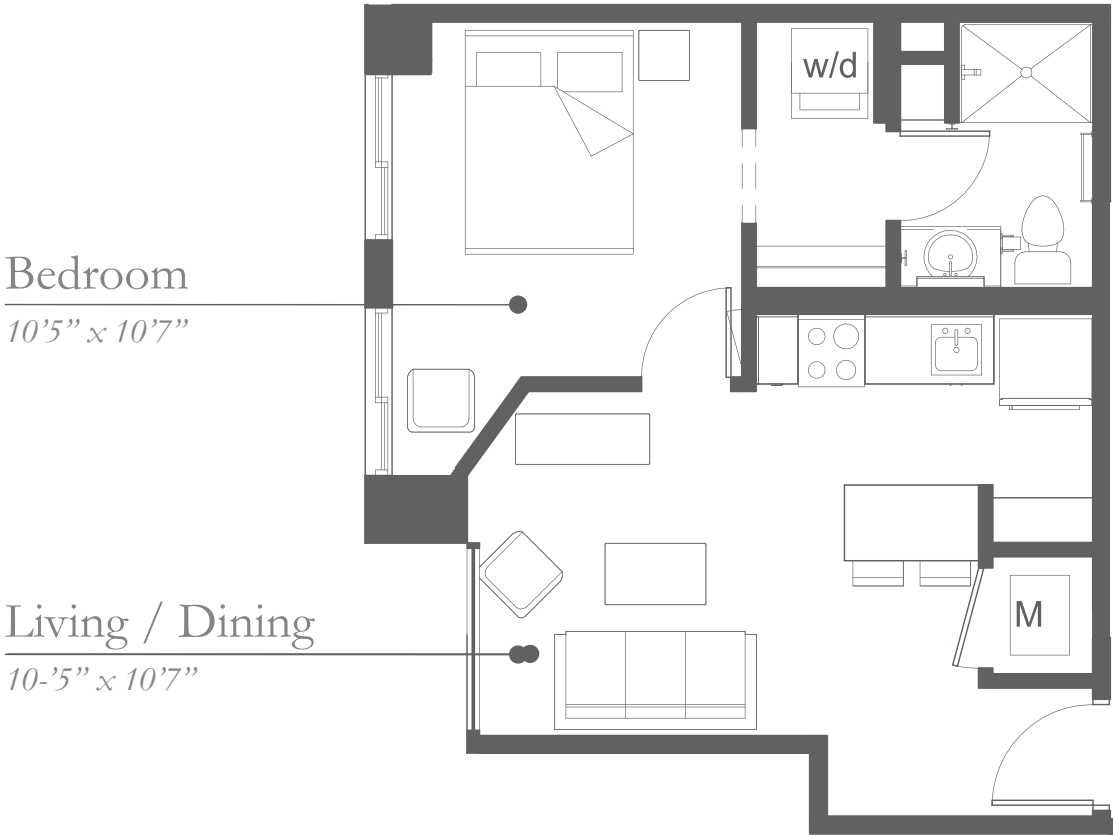

THE BAHT

490 SF | 1 BEDROOM | 1 BATH | NORTH VIEW

THE BANK

EXCHANGE