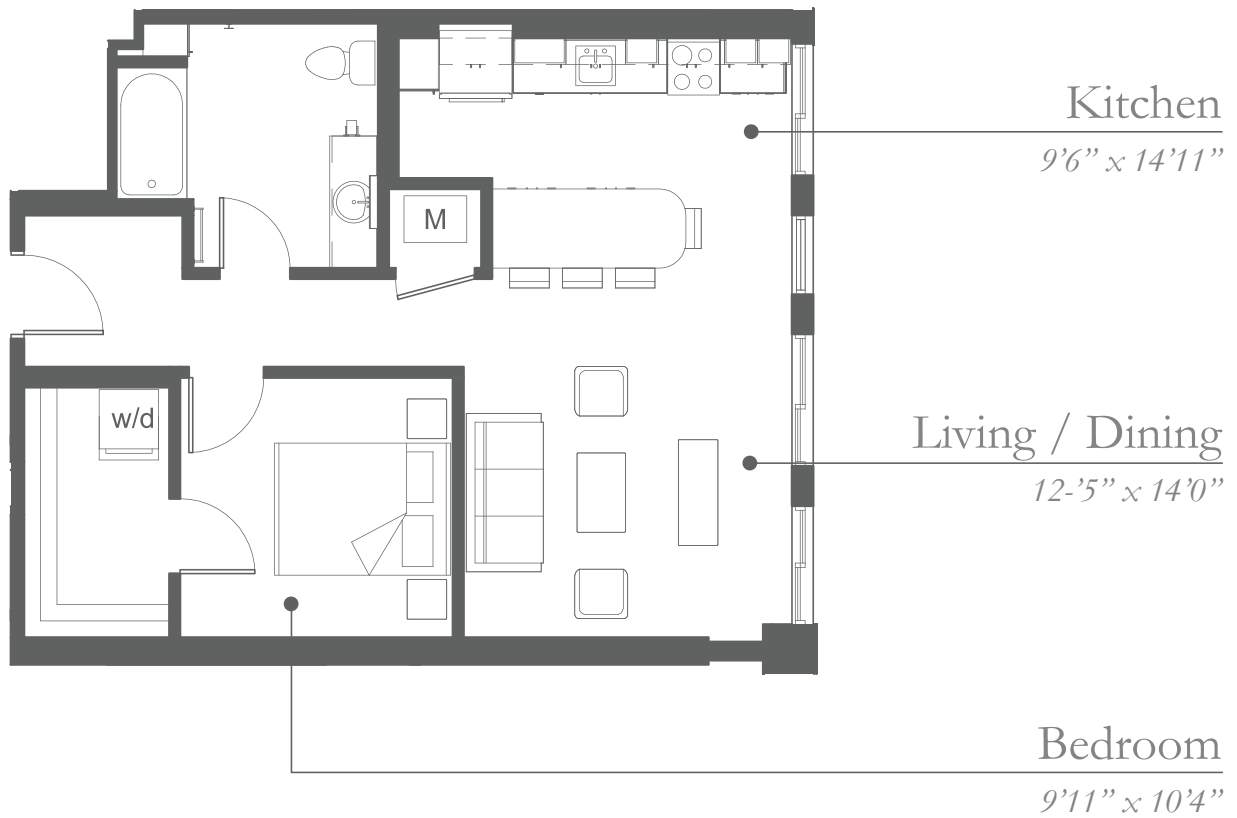

THE BOLIVAR

732 SF | 1 BEDROOM | 1 BATH | SOUTH VIEW

THE BANK

EXCHANGE