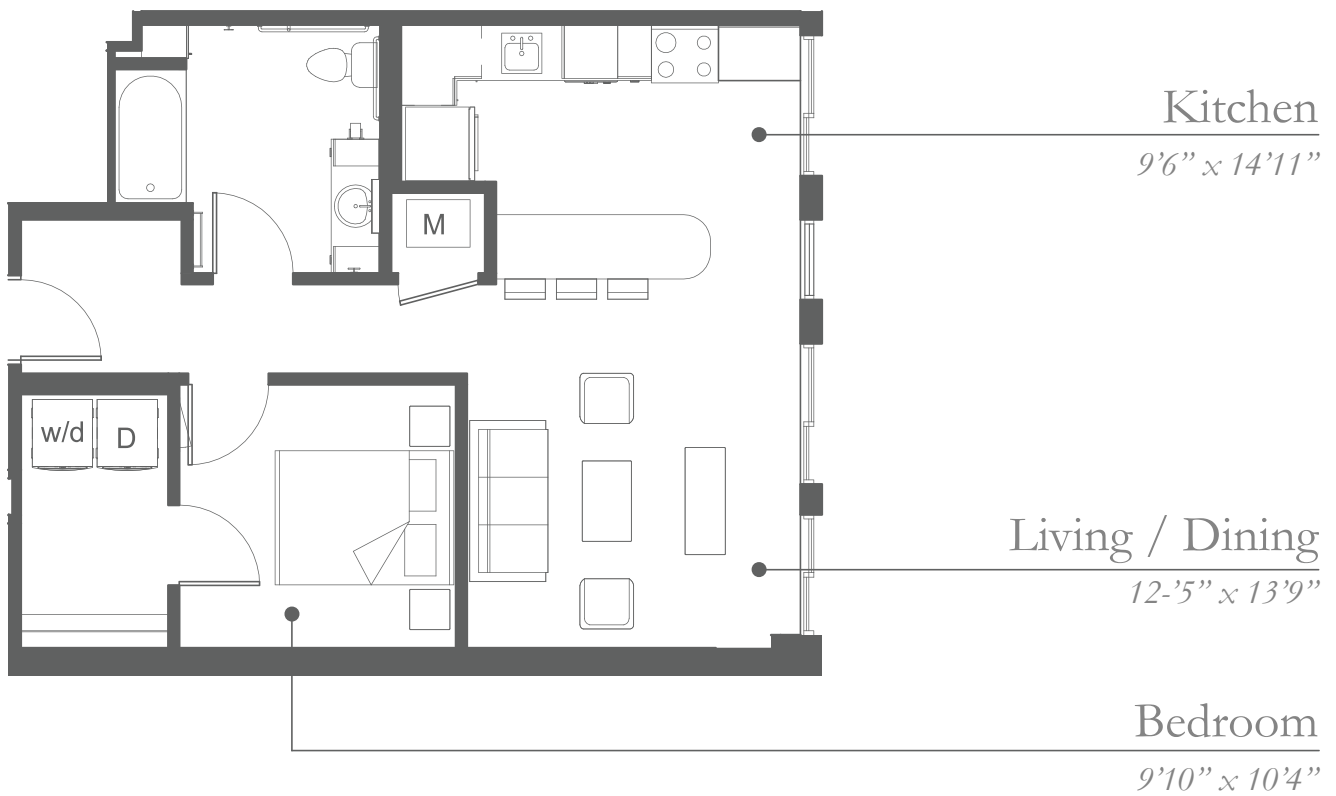

# THE BOLIVAR 2

732 SF | 1 BEDROOM | 1 BATH | SOUTH VIEW | ACCESSIBLE