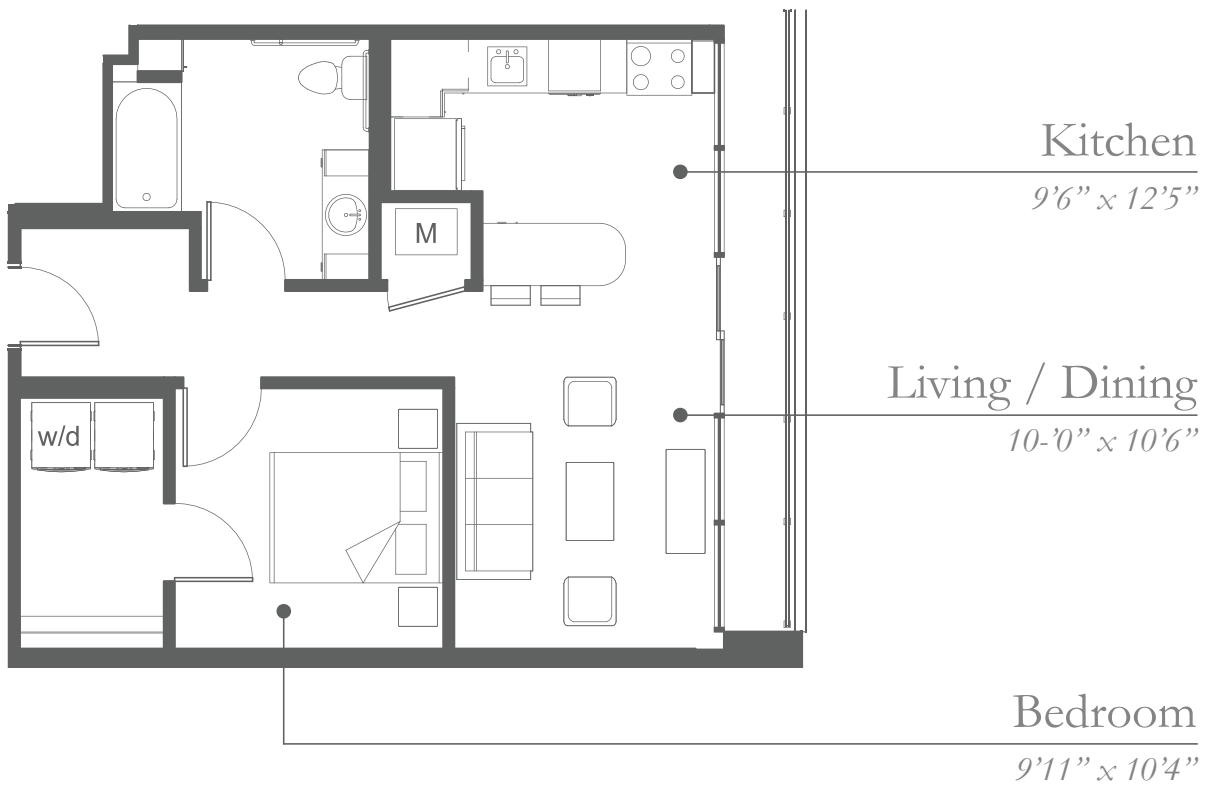

# THE BOLIVAR 3

660 SF | 1 BEDROOM | 1 BATH | SOUTH VIEW | ACCESSIBLE