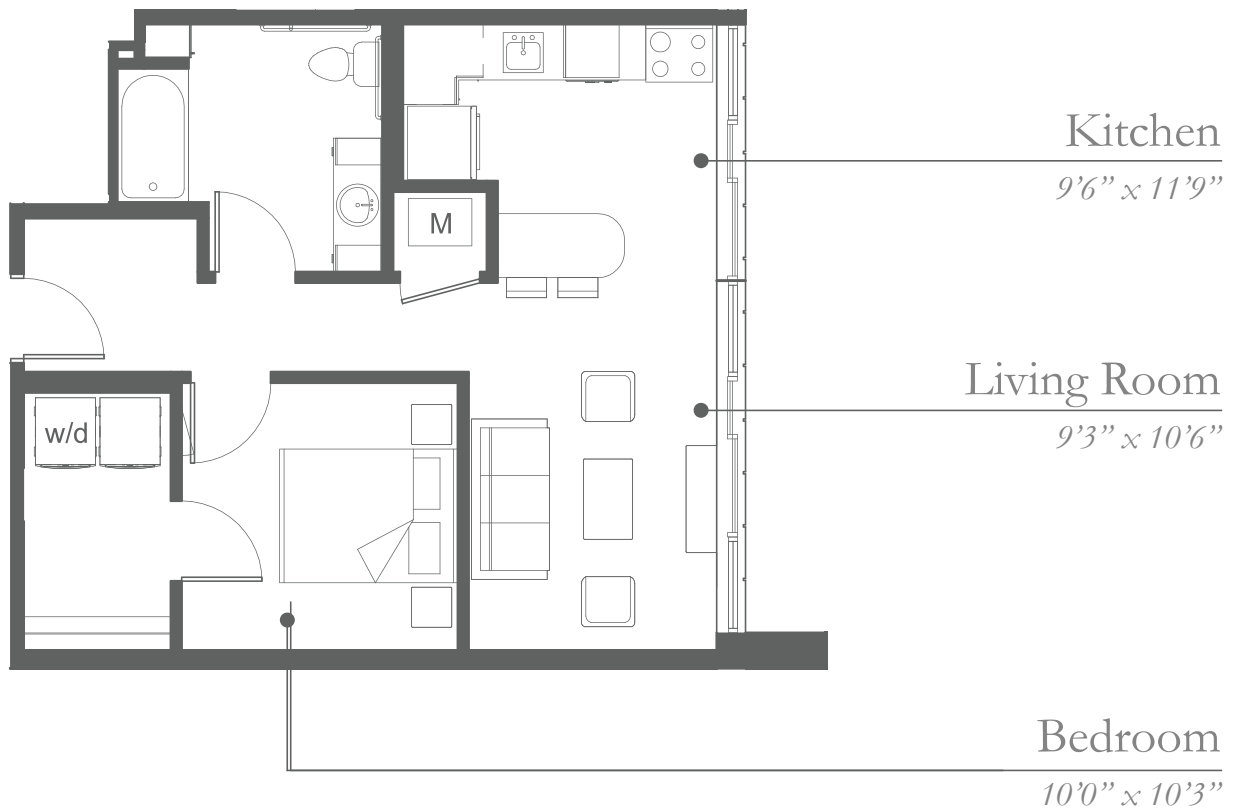

THE BOLIVAR 4

660 SF | 1 BEDROOM | 1 BATH | SOUTH VIEW | ACCESSIBLE

THE BANK

EXCHANGE