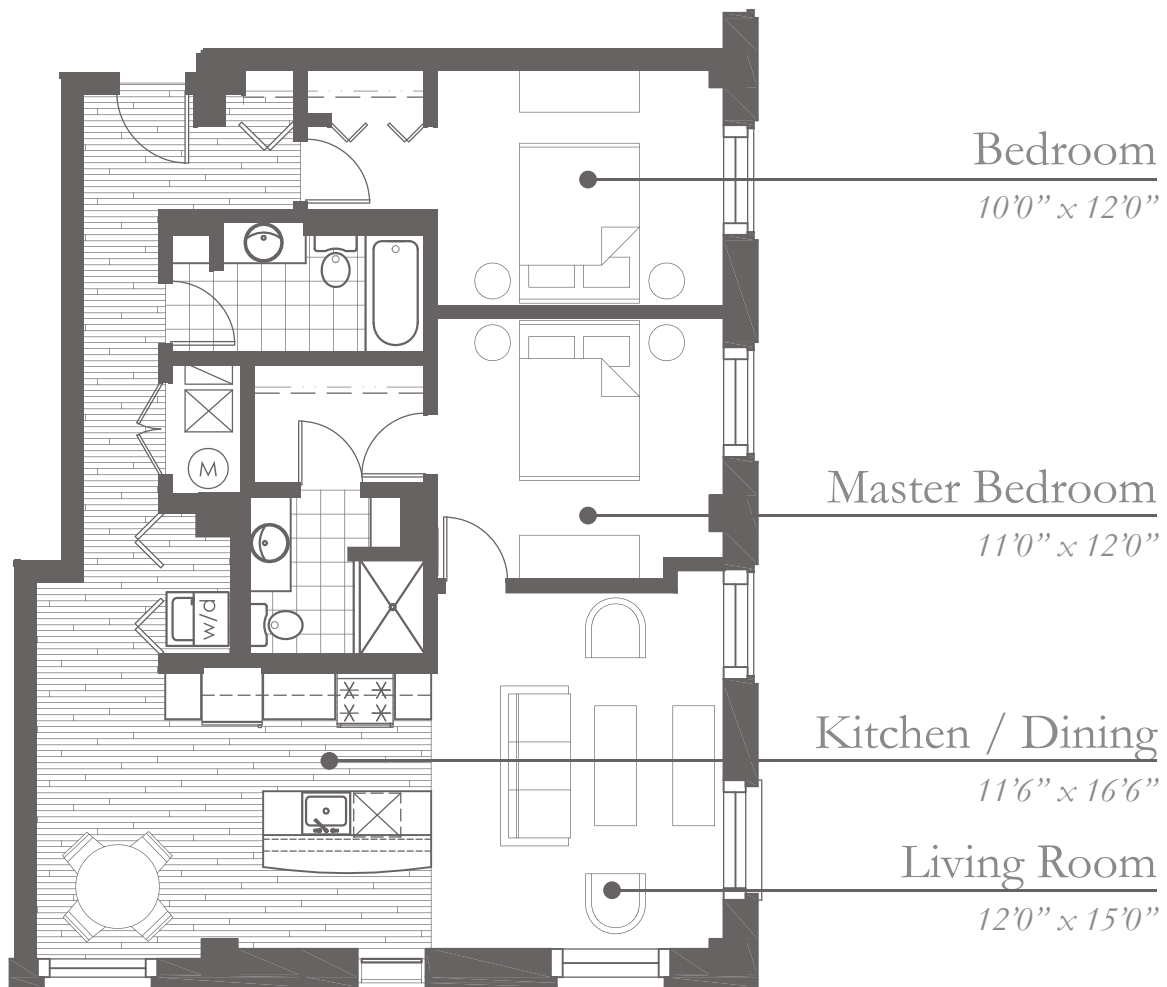

# THE CAPONE 01

1,120 SF | 2 BEDROOM | 2 BATH | SOUTHEAST VIEW

## THE BANK VAULT