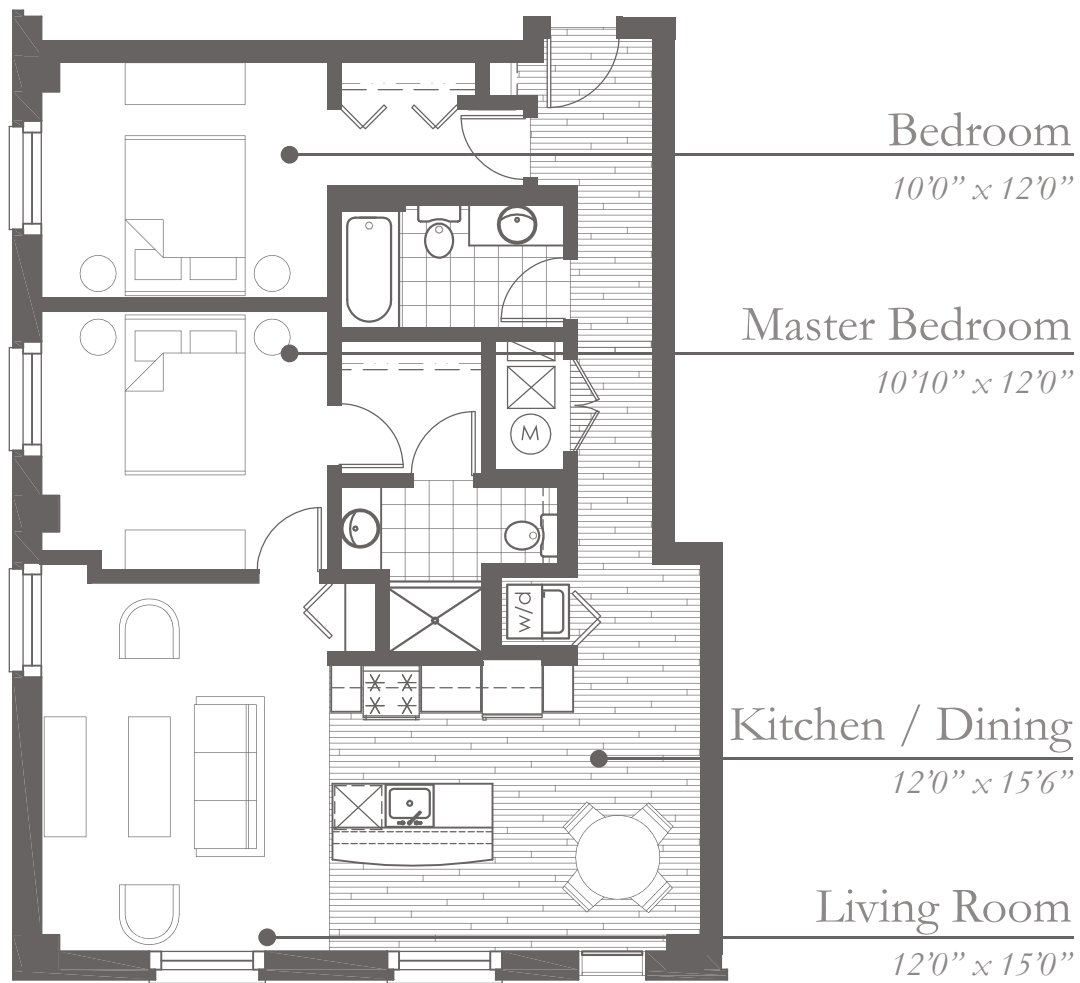

# THE CAPONE 06

1,085 SF | 2 BEDROOM | 2 BATH | SOUTHWEST VIEW

## THE BANK VAULT