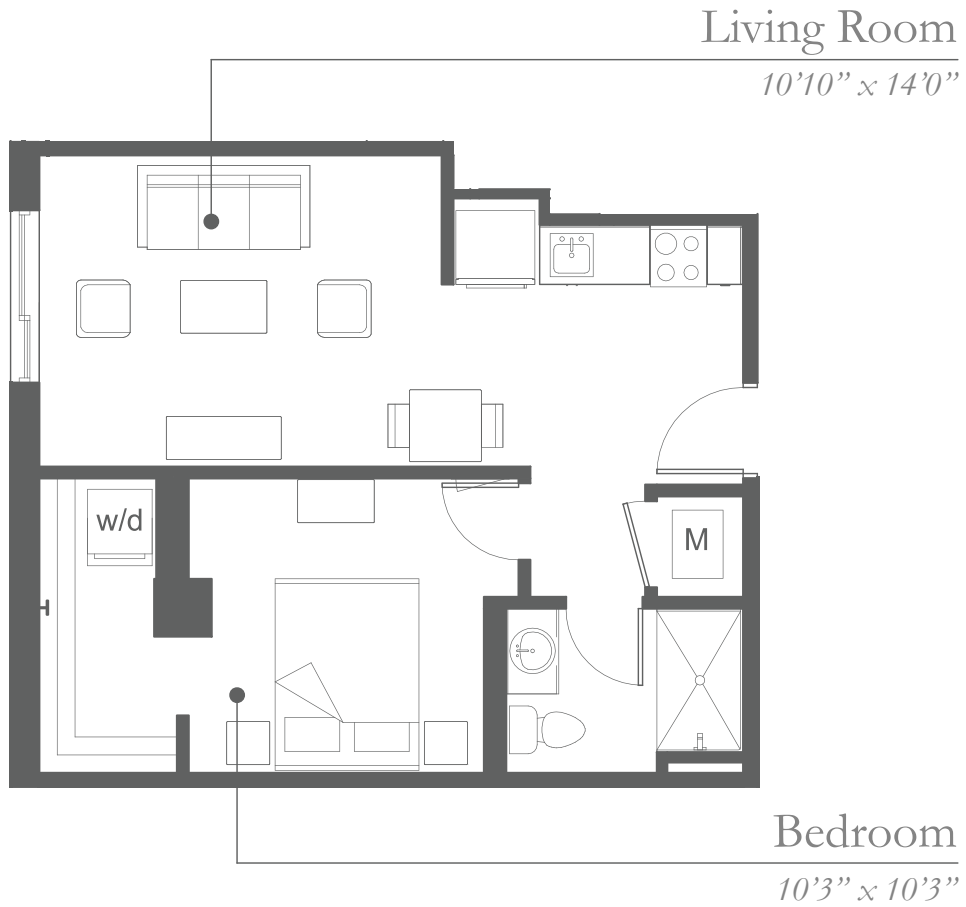

THE CEDI 1

566 SF | 1 BEDROOM | 1 BATH | NORTH VIEW

THE BANK

EXCHANGE