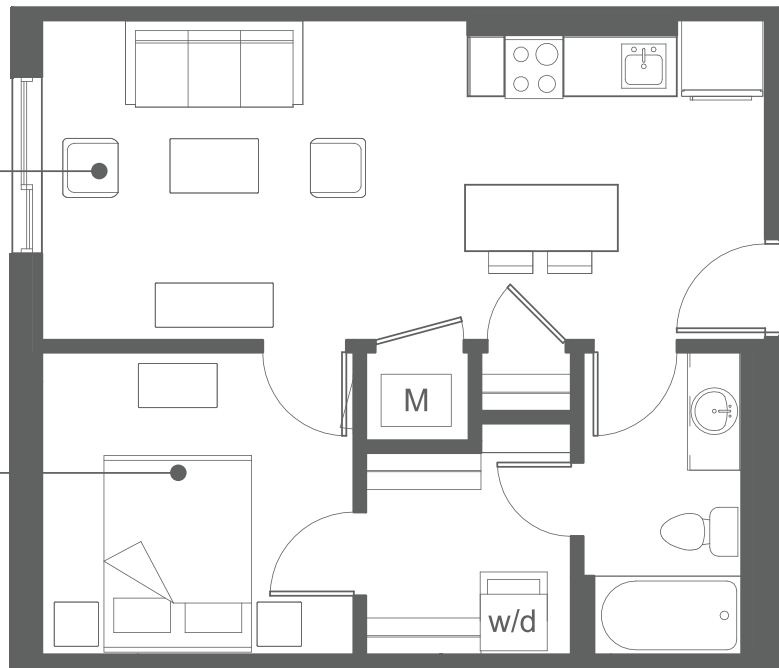

THE CEDI 2

564 SF | 1 BEDROOM | 1 BATH | NORTH VIEW

Living Room

10'10" x 14'4"

Bedroom

10'3" x 10'7"

THE BANK
EXCHANGE