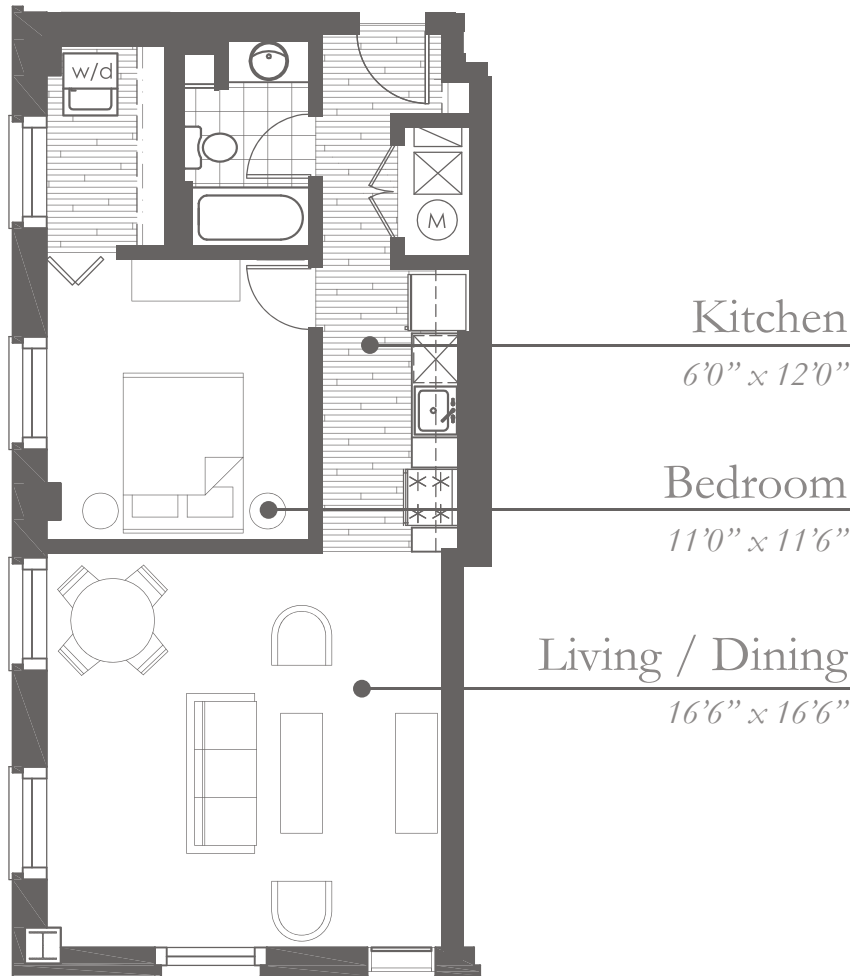

THE CHARLESTON 202

720 SF | 1 BEDROOM | 1 BATH | SOUTH VIEW

THE BANK VAULT