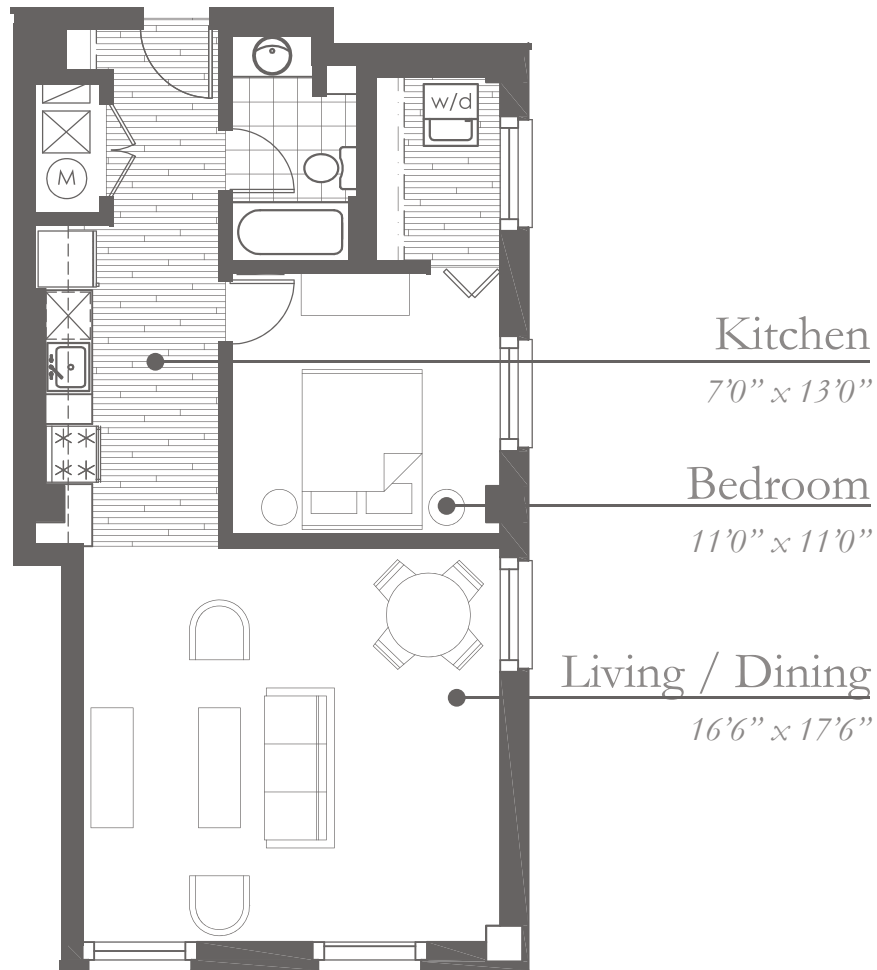

# THE CHARLESTON 205

774 SF | 1 BEDROOM | 1 BATH | SOUTH VIEW

## THE BANK VAULT