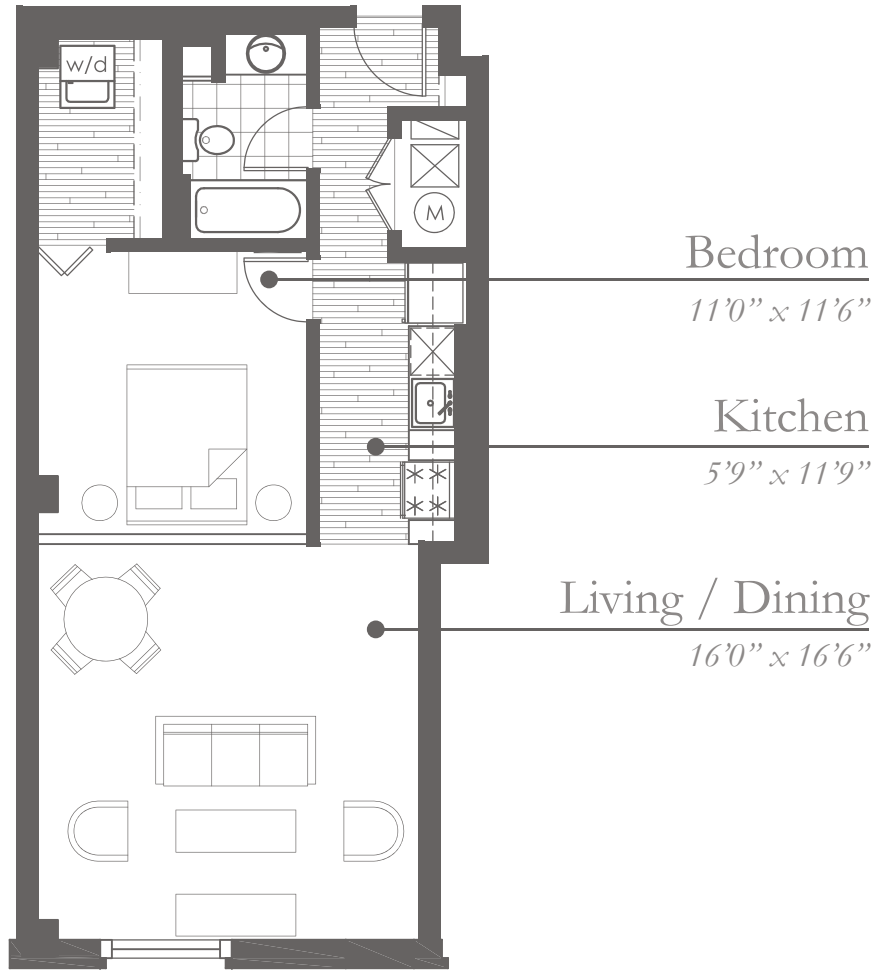

THE CHARLESTON 902

720 SF | 1 BEDROOM | 1 BATH | SOUTH VIEW

THE BANK VAULT