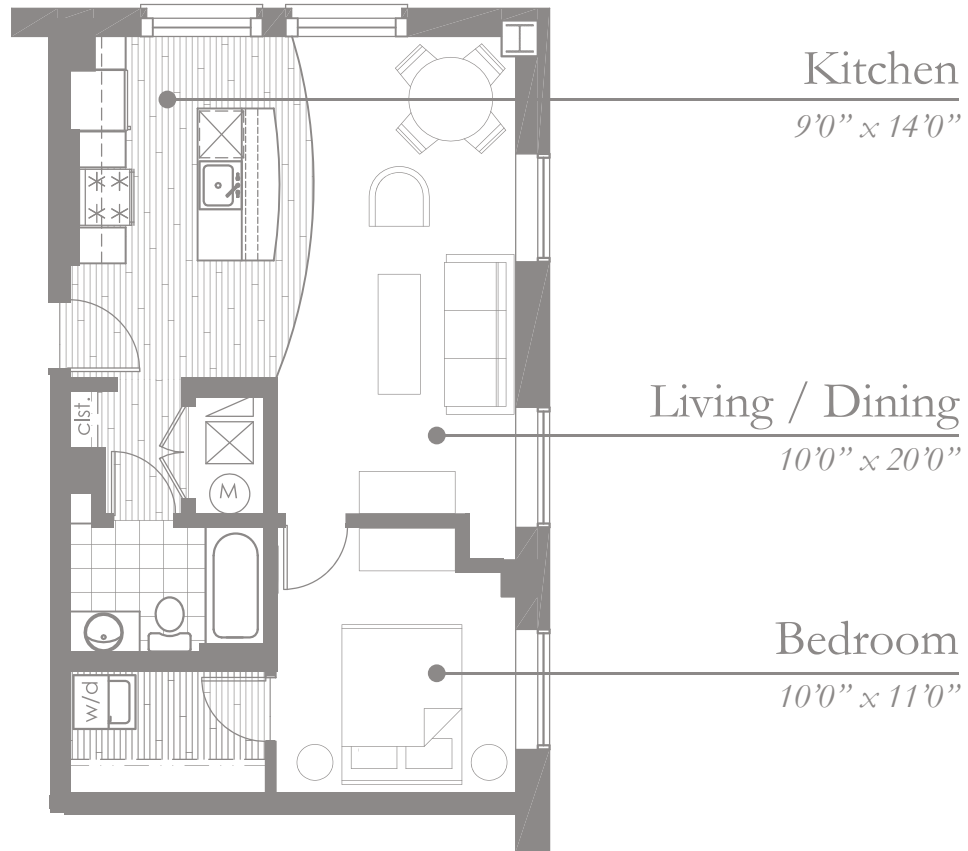

THE DIAMOND 10

671 SF | 1 BEDROOM | 1 BATH | NORTHWEST VIEW

THE BANK

VAULT