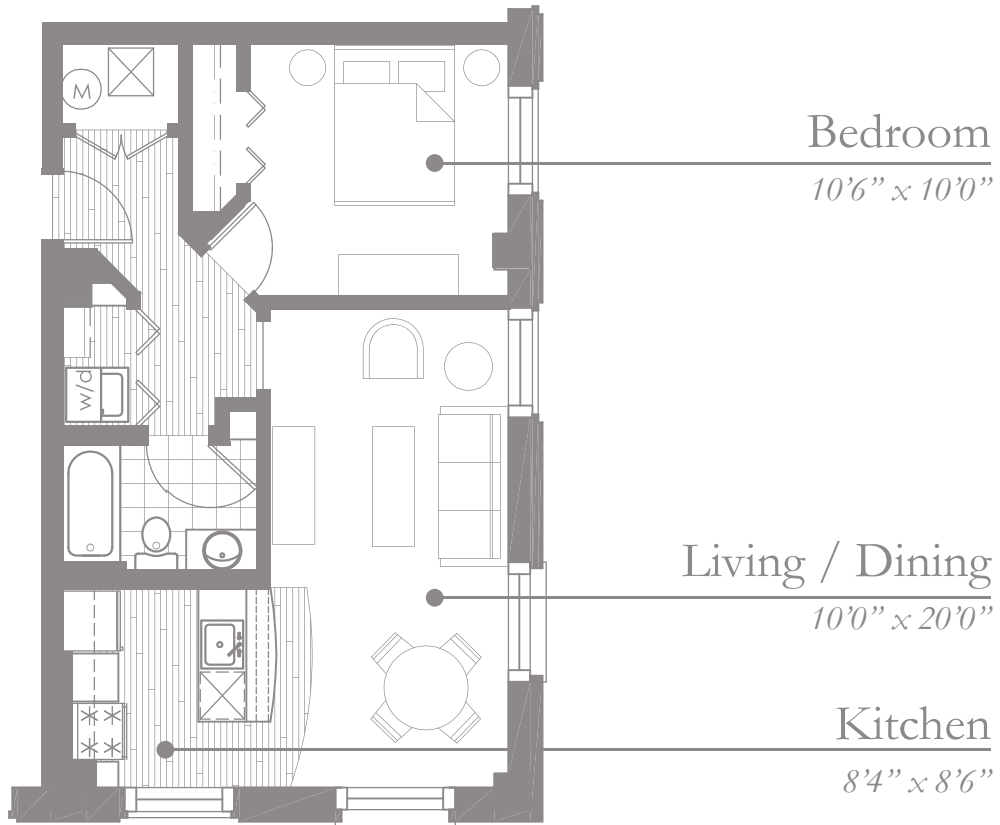

THE DIAMOND 11

670 SF | 1 BEDROOM | 1 BATH | NORTHEAST VIEW

THE BANK

VAULT