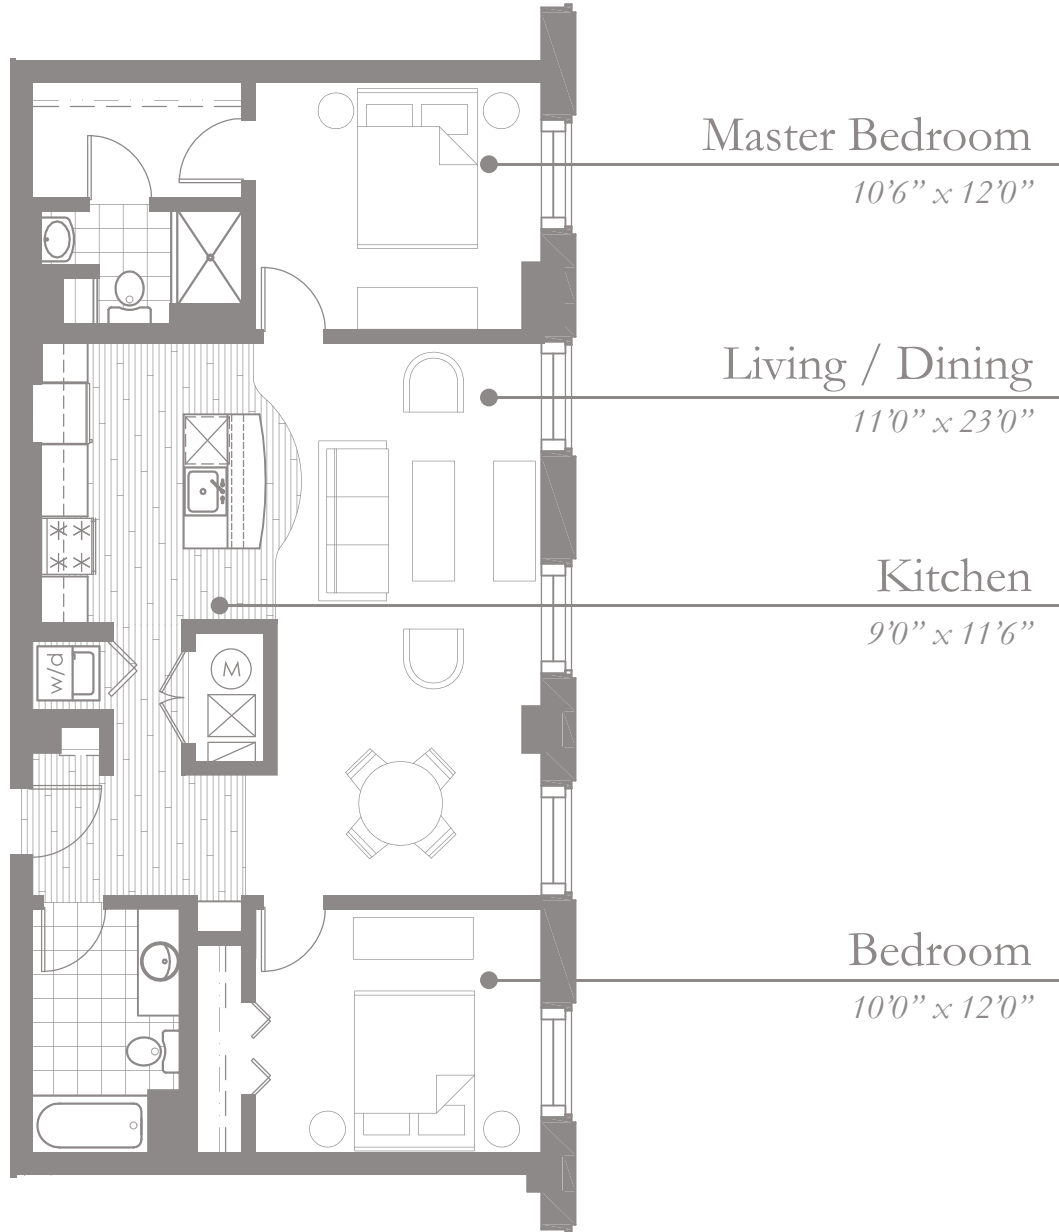

# THE DILLINGER 00

1,050 SF | 2 BEDROOM | 2 BATH | EAST VIEW

## THE BANK VAULT