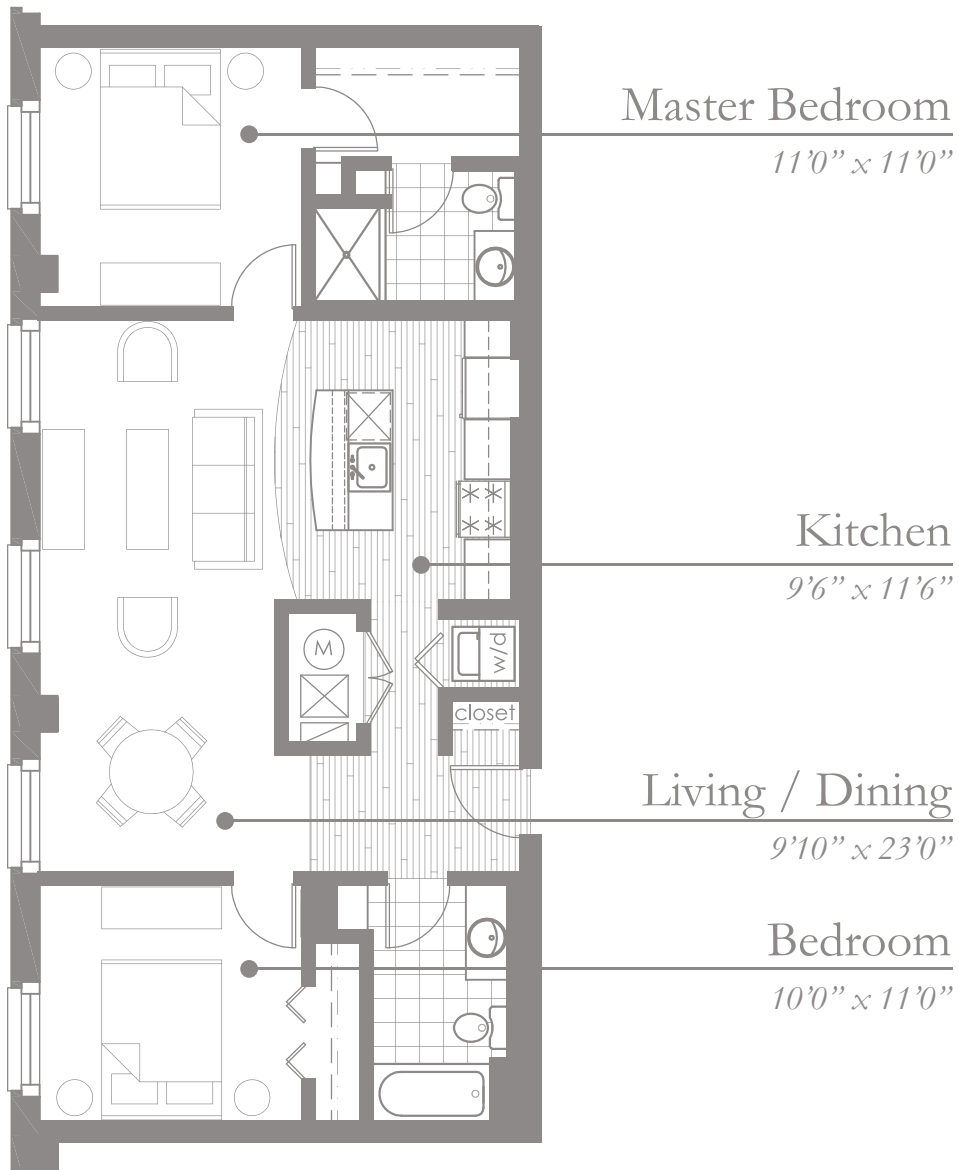

# THE DILLINGER 07

987 SF | 2 BEDROOM | 2 BATH | WEST VIEW

# THE BANK

VAULT