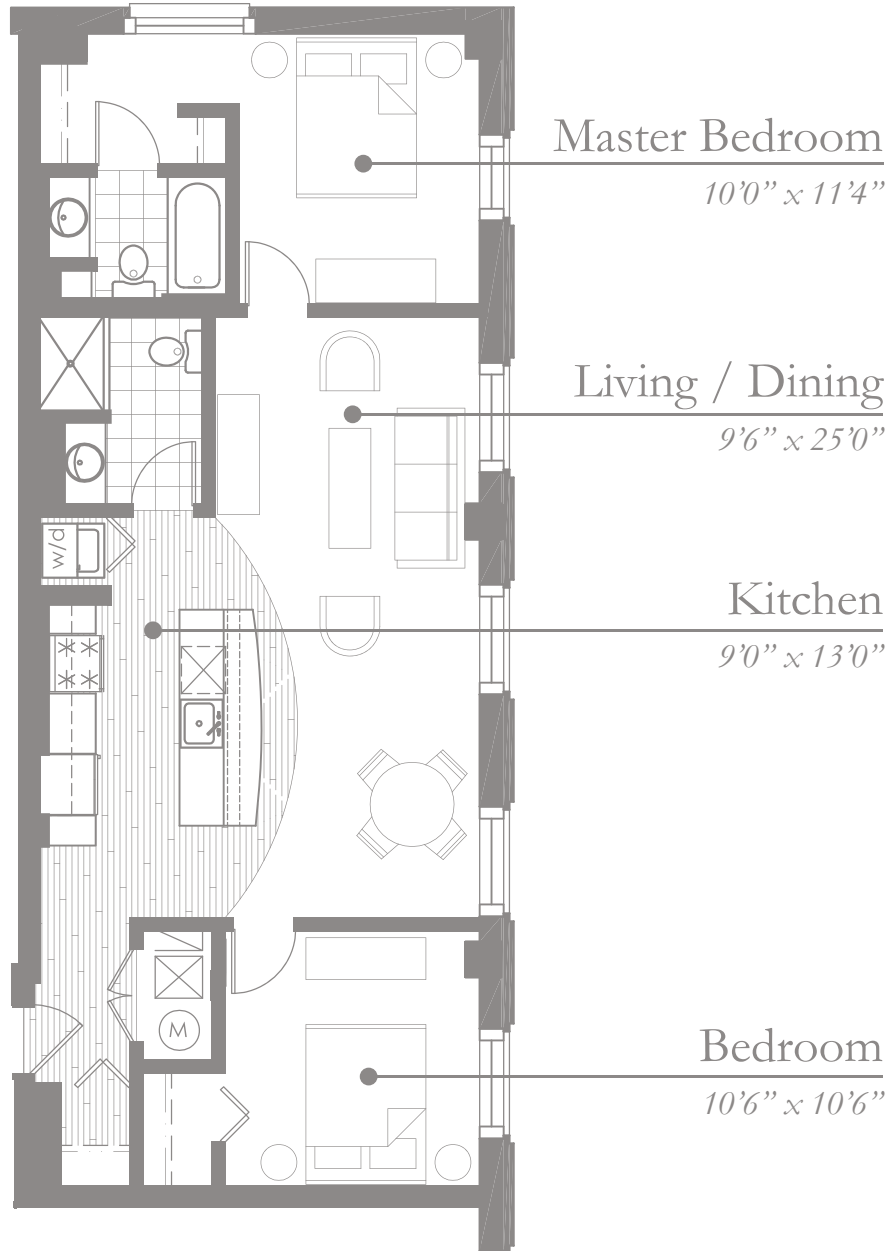

# THE DILLINGER 09

1,010 SF | 2 BEDROOM | 2 BATH | NORTHWEST VIEW

## THE BANK VAULT