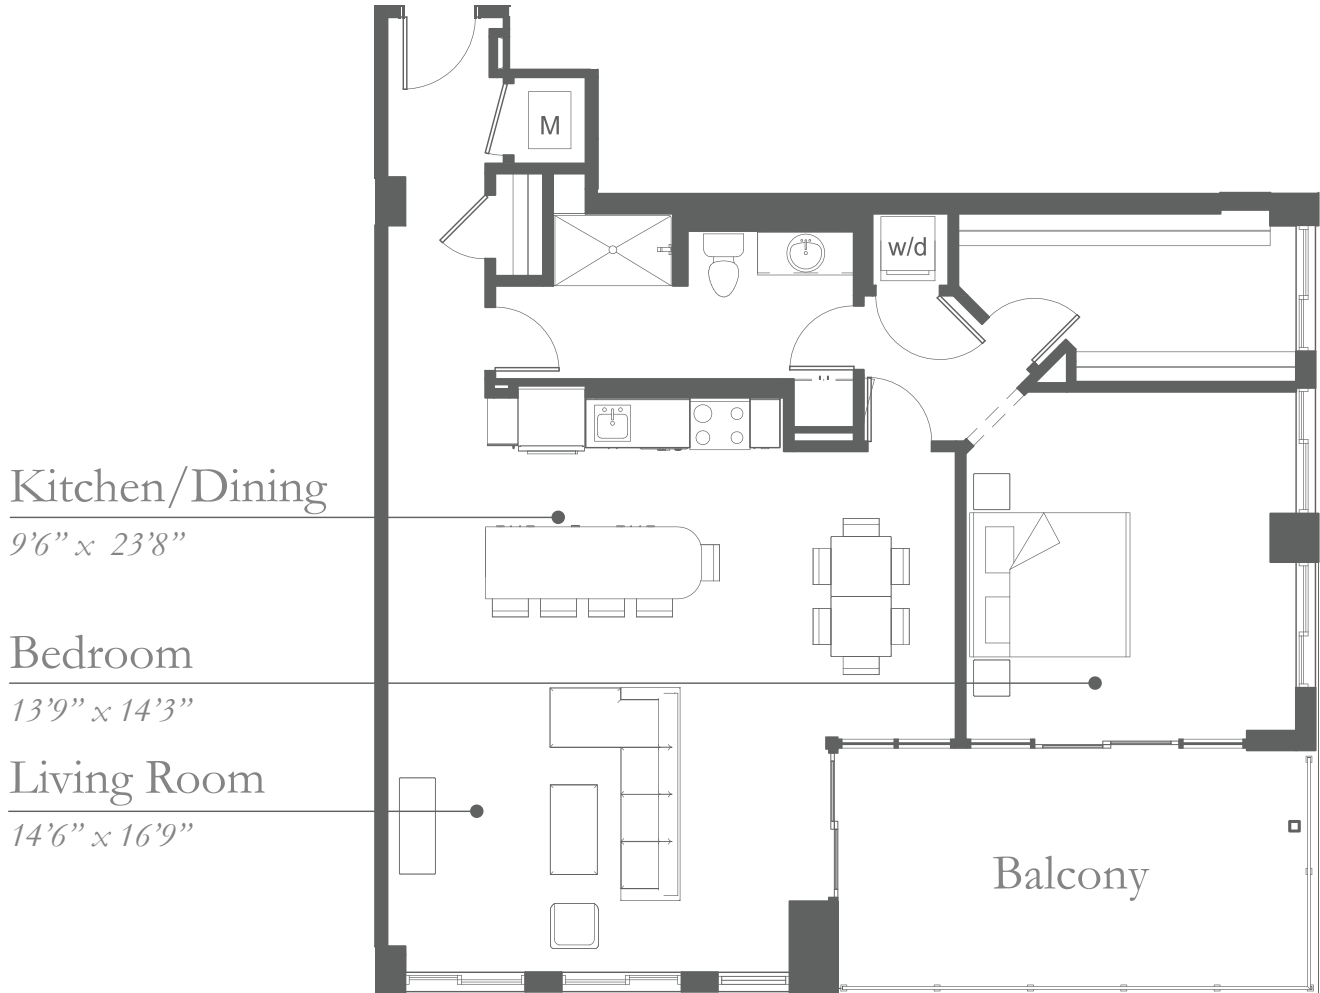

THE EURO 2

1,149 SF | 1 BEDROOM | 1 BATH | SOUTH & WEST VIEWS

THE BANK EXCHANGE