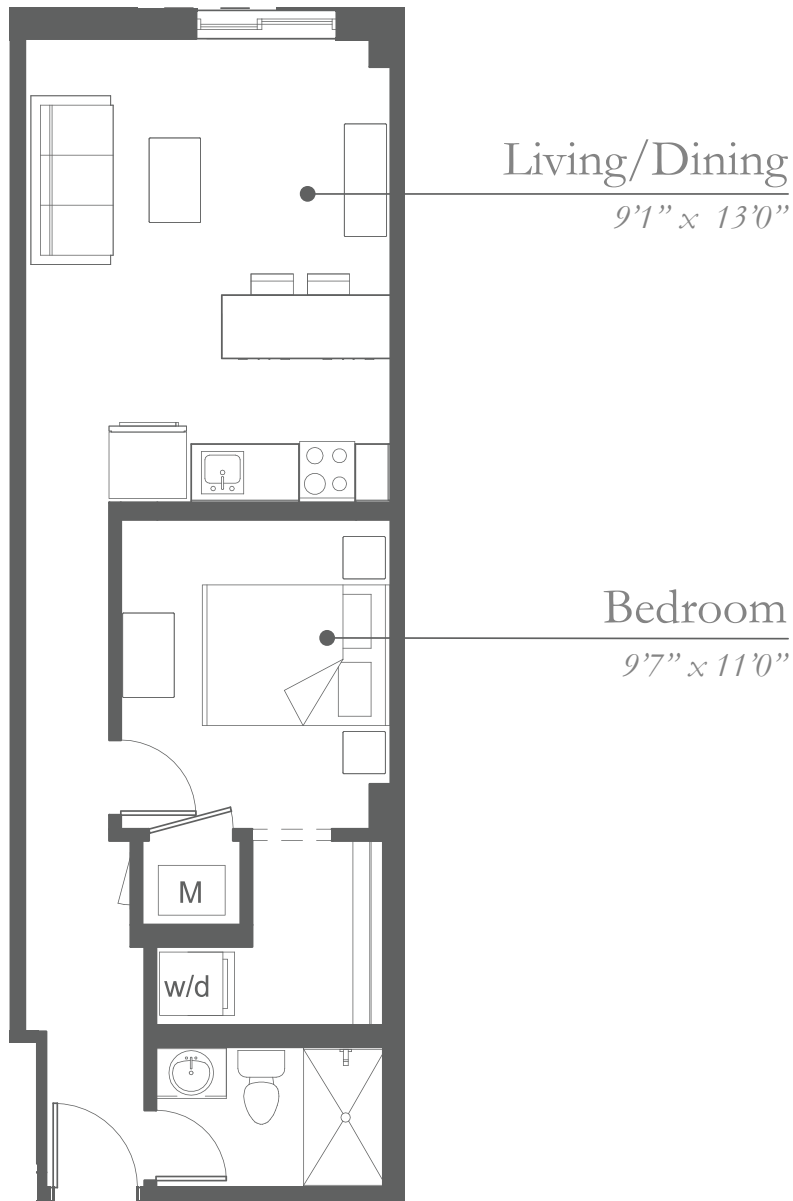

THE FRANC B1

570 SF | 1 BEDROOM | 1 BATH | EAST VIEW

136

235

236

328

329

335

336

426

428

429

435

436

629

635

636

THE BANK

EXCHANGE