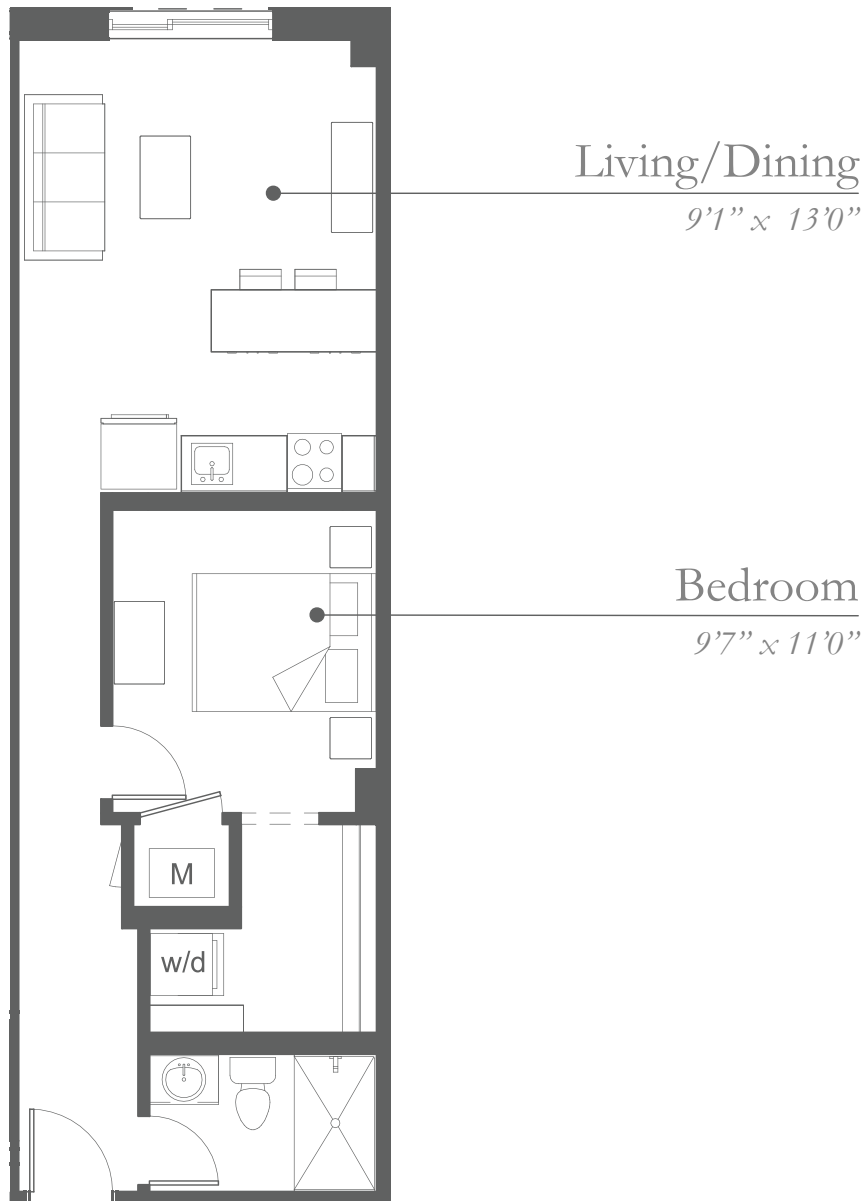

# THE FRANC B2

585 SF | 1 BEDROOM | 1 BATH | EAST VIEW