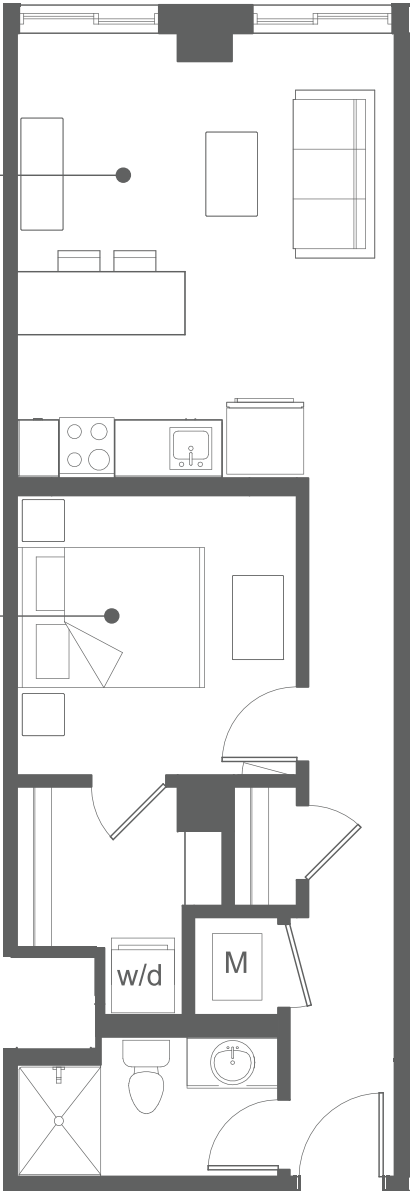

THE FRANC C1

592 SF | 1 BEDROOM | 1 BATH | EAST VIEW

Living/Dining

8'16" x 13'6"

Bedroom

10'0" x 10'0"

THE BANK EXCHANGE