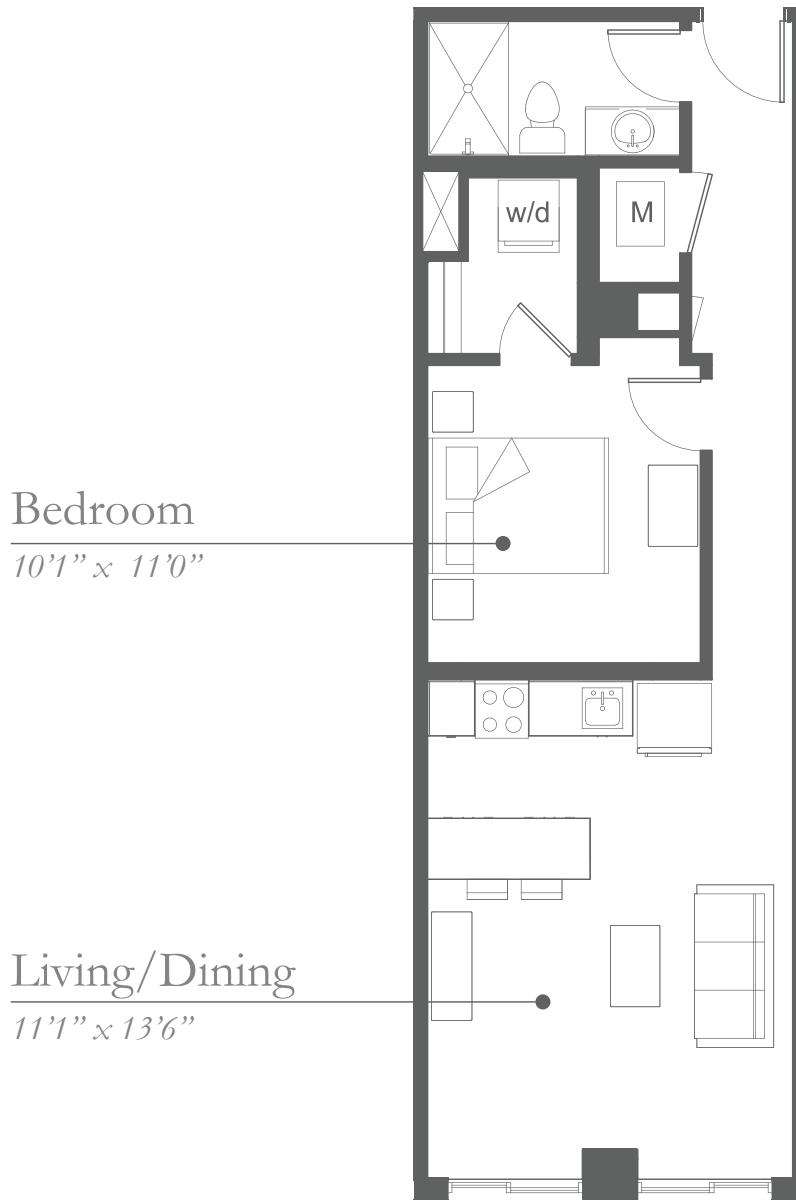

# THE FRANC C3

578 SF | 1 BEDROOM | 1 BATH | WEST VIEW

Bedroom  
10'1" x 11'0"

Living/Dining  
11'1" x 13'6"