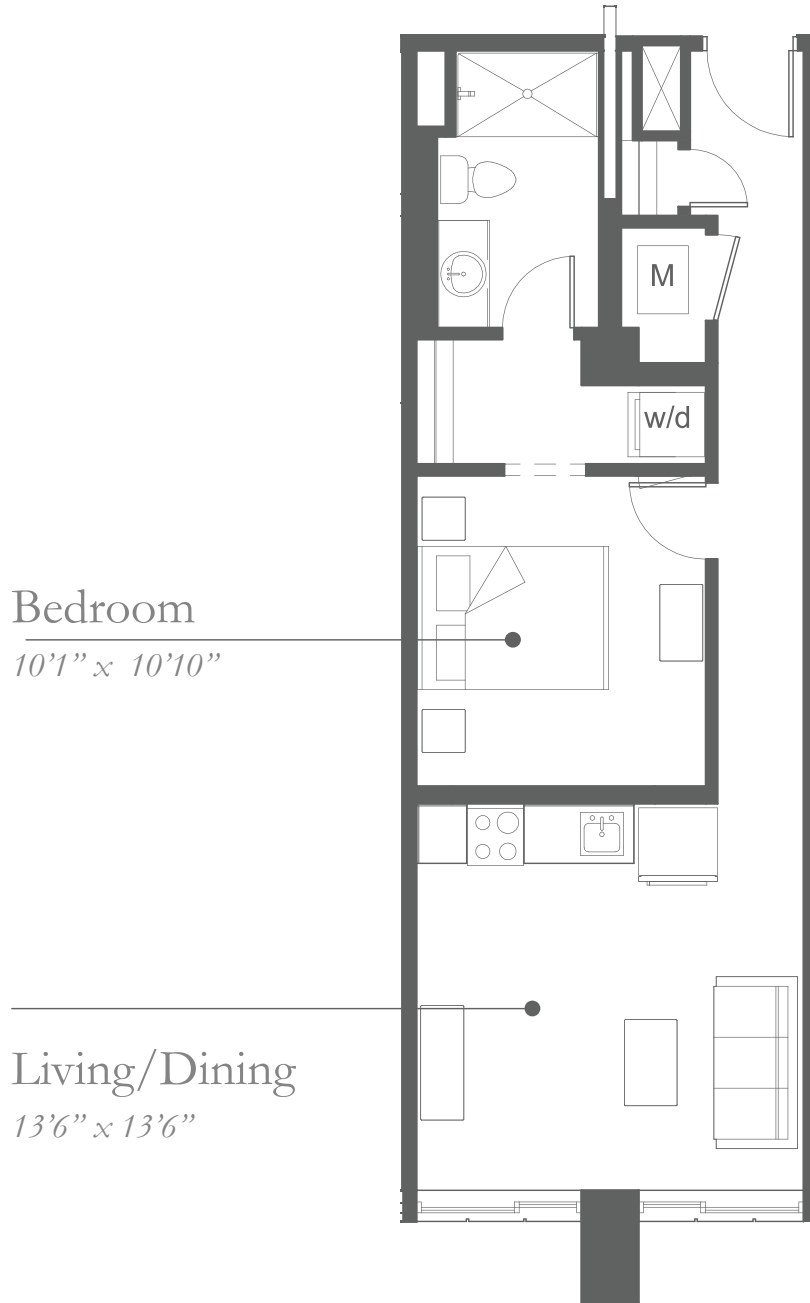

THE FRANC D1

579 SF | 1 BEDROOM | 1 BATH | WEST VIEW

THE BANK

EXCHANGE