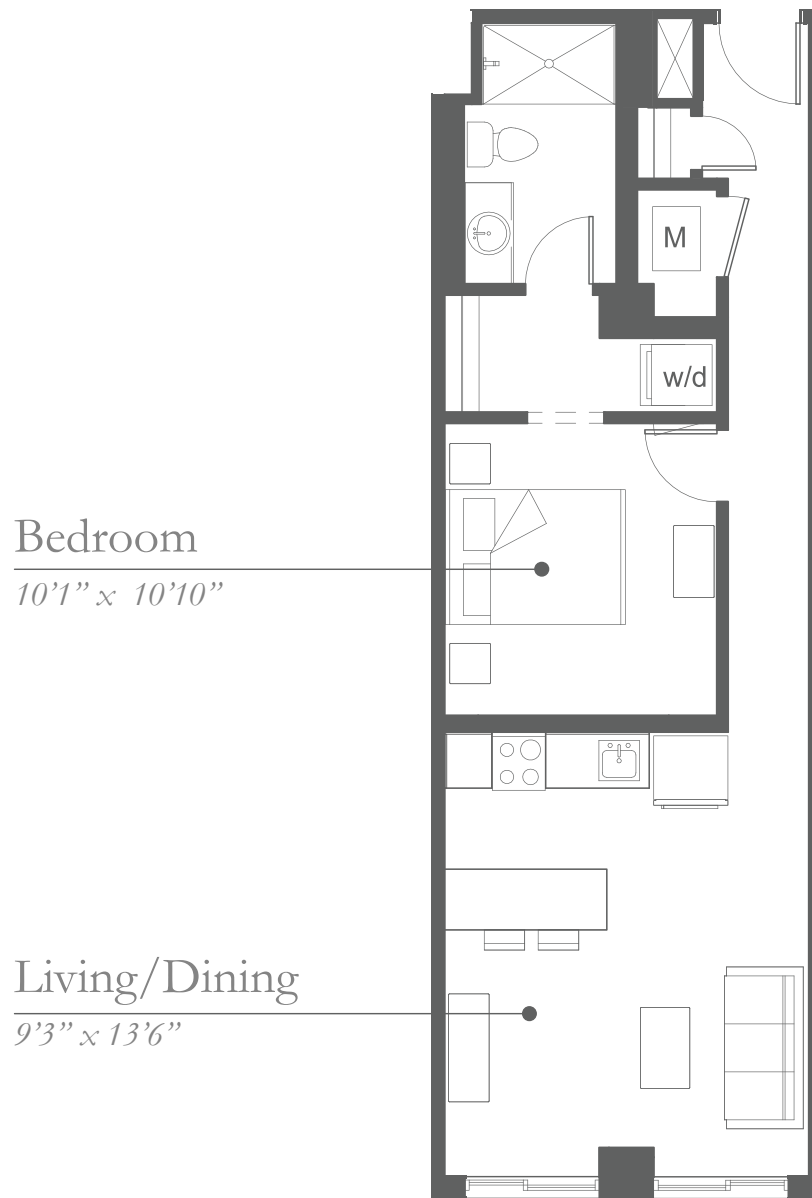

THE FRANC D2

618 SF | 1 BEDROOM | 1 BATH | WEST VIEW

Bedroom
10'1" x 10'10"

Living/Dining
9'3" x 13'6"

THE BANK EXCHANGE