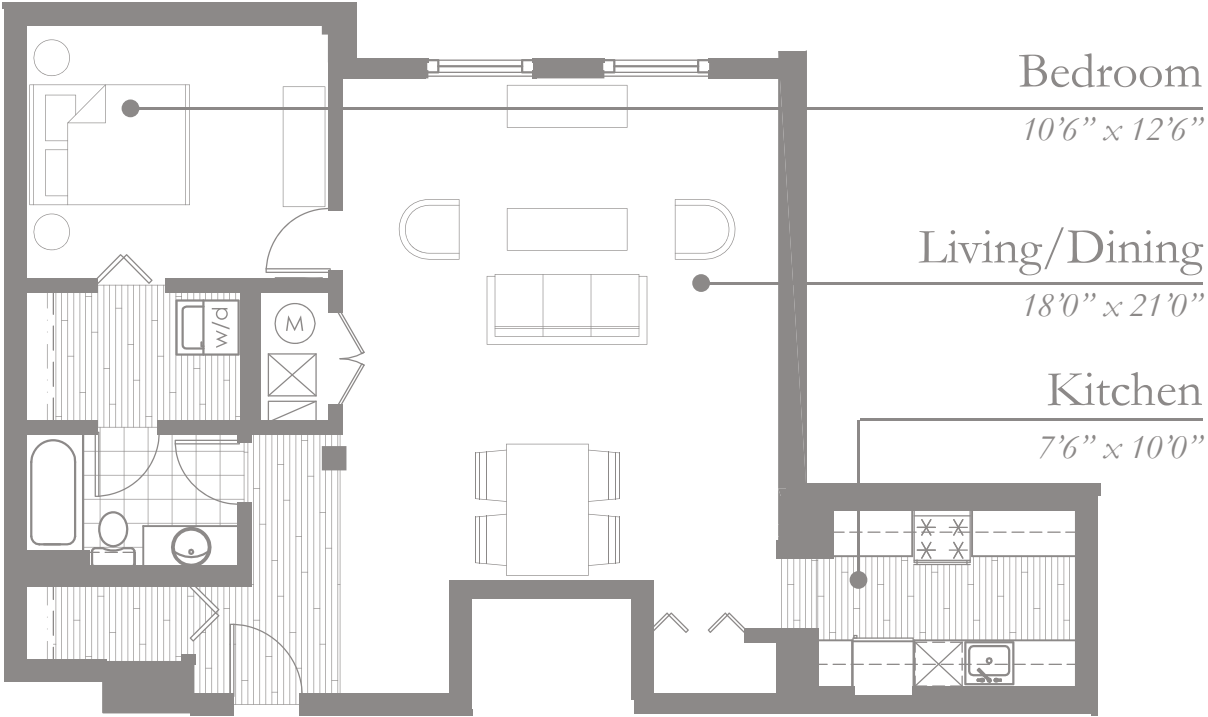

THE JOHNNY RED 1004

958 SF | 1 BEDROOM | 1 BATH | VIEW

THE BANK

VAULT