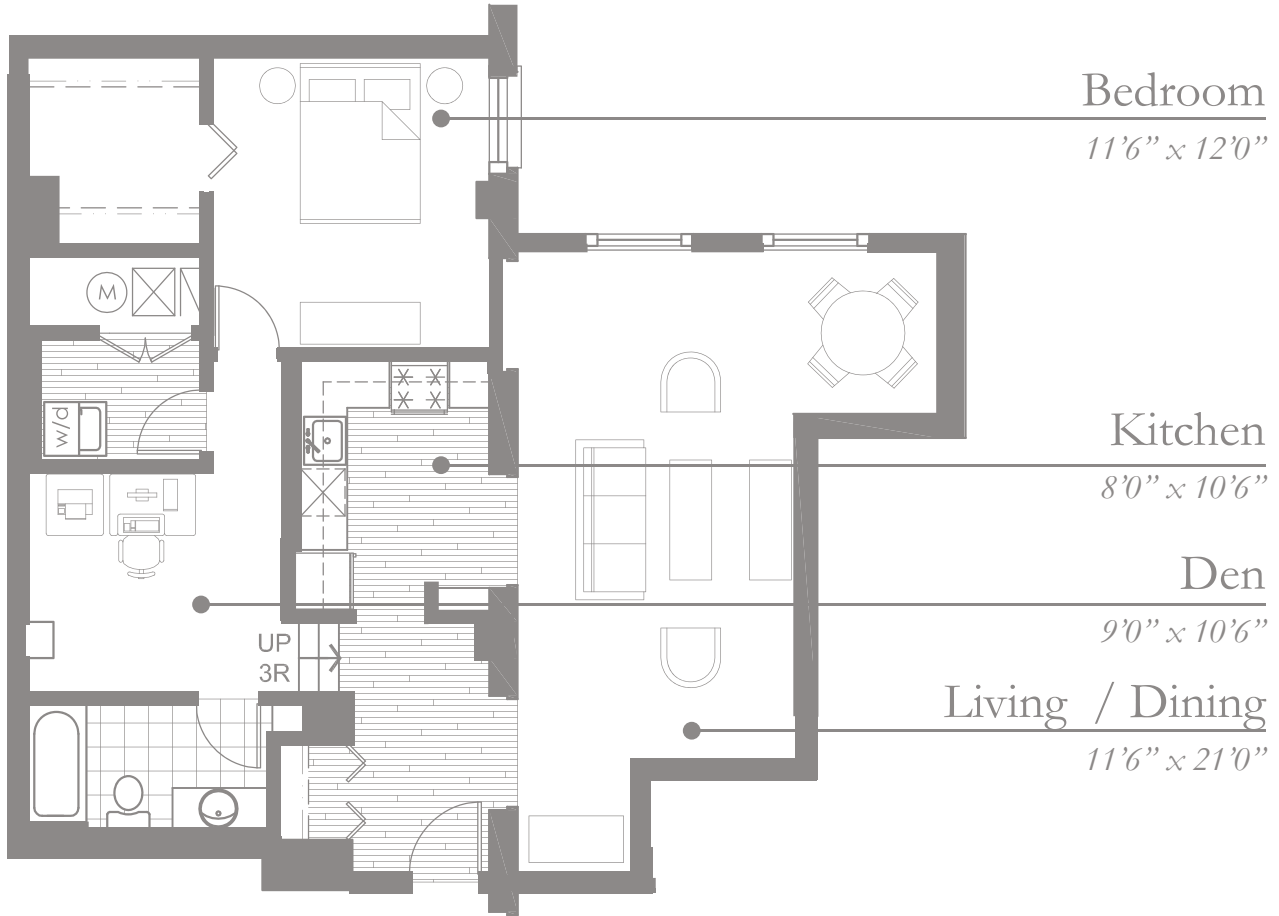

# THE JOHNNY RED 204

962 SF | 1 BEDROOM + DEN | 1 BATH | VIEW

## THE BANK VAULT