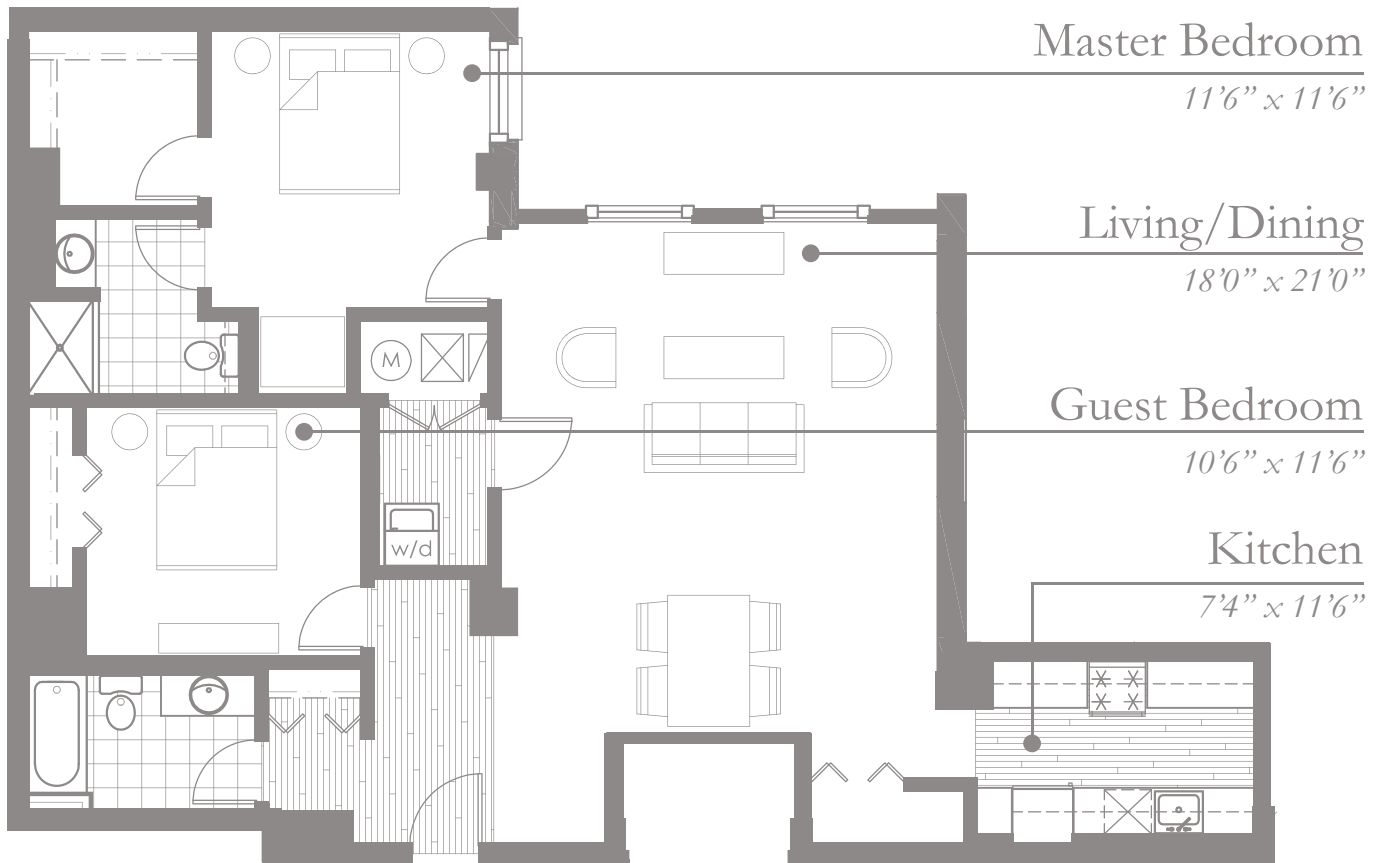

THE JOHNNY RED 904

1,205 SF | 2 BEDROOM | 2 BATH | VIEW

THE BANK VAULT