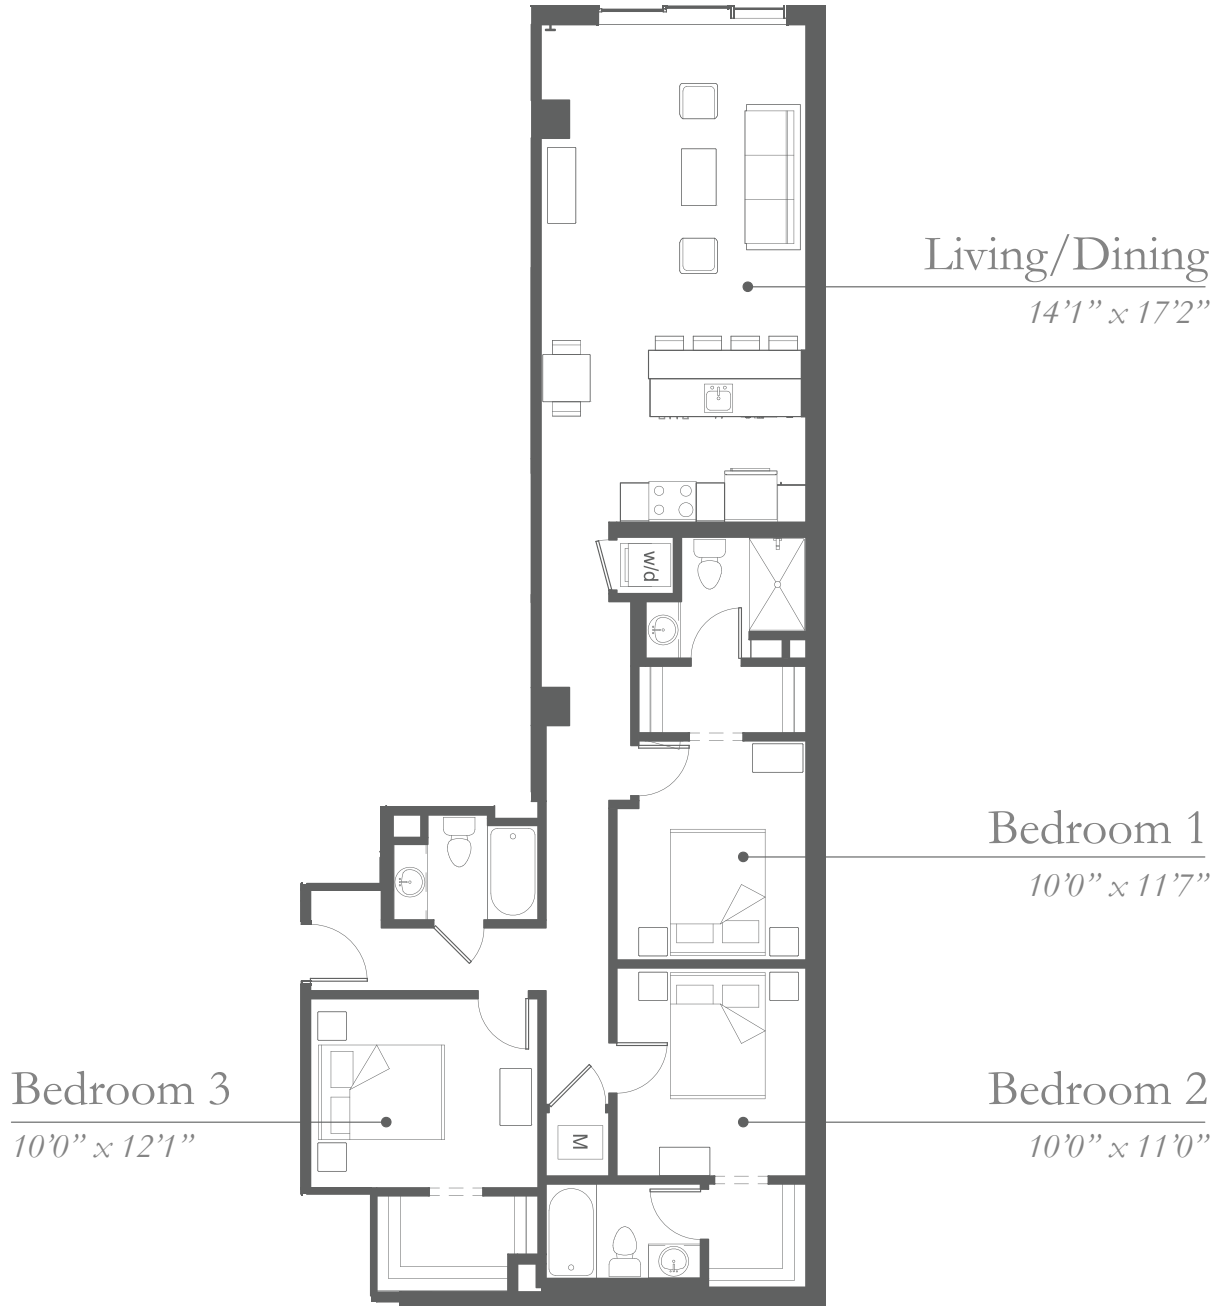

THE KRONE

1,331 SF | 3 BEDROOM | 3 BATH | NORTH VIEW

THE BANK

EXCHANGE