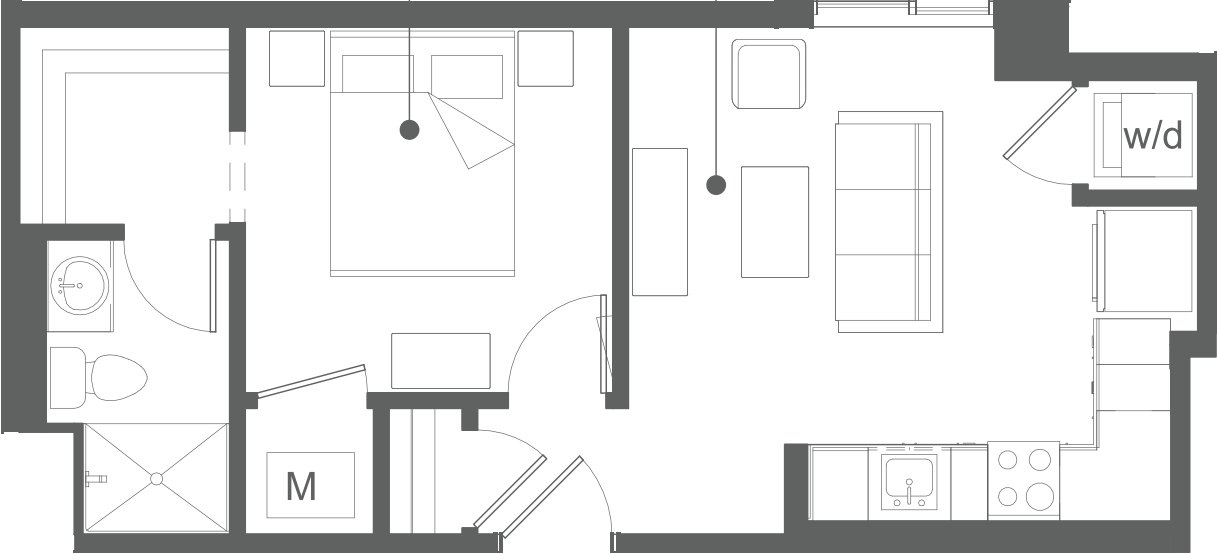

THE PESO 1

480 SF | 1 BEDROOM | 1 BATH | COURTYARD VIEW

Bedroom

9'11" x 10'0"

Kitchen/Living/Dining

13'9" x 14'9"

THE BANK

EXCHANGE