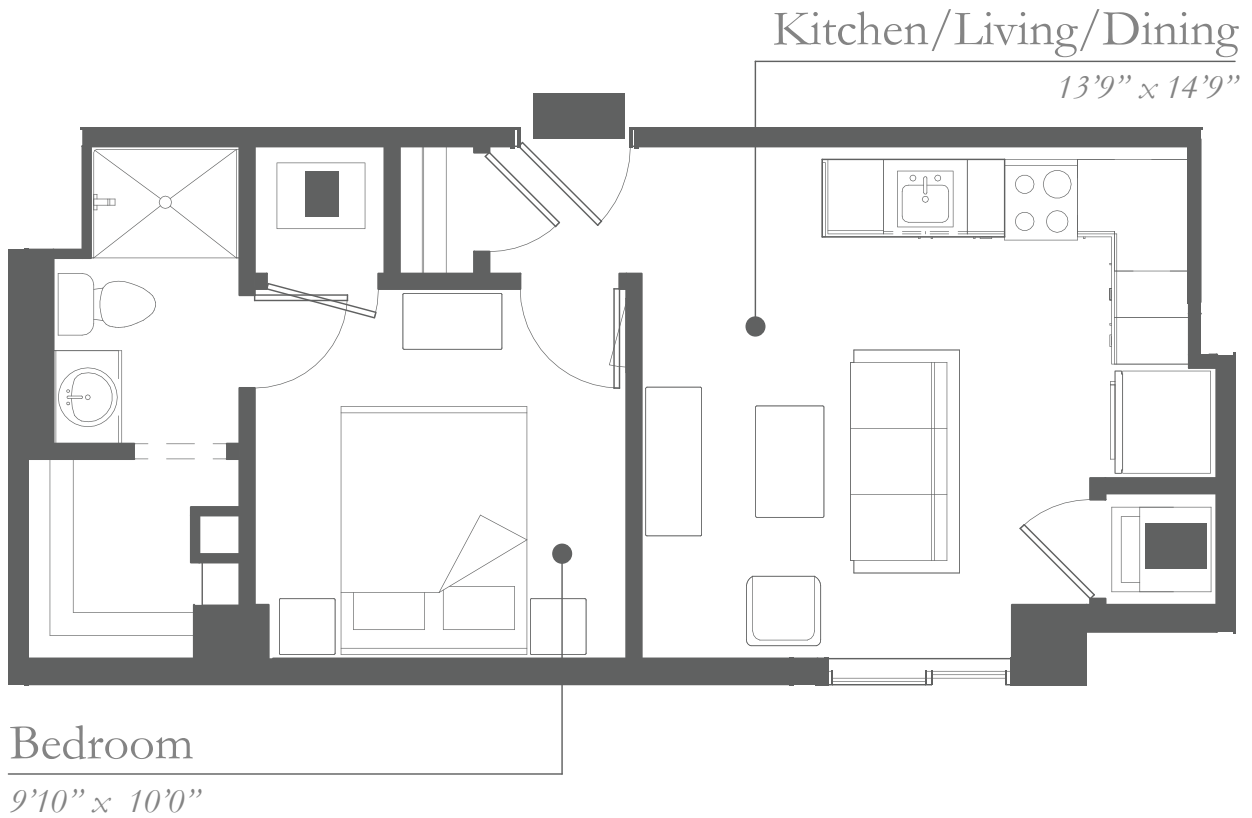

THE PESO 2

480 SF | 1 BEDROOM | 1 BATH | COURTYARD VIEW

THE BANK

EXCHANGE

1920 FARNAM STREET, OMAHA NE 68102

402.346.6655

INFO@THEBANKOMAHA.COM

158

258

358

458

658