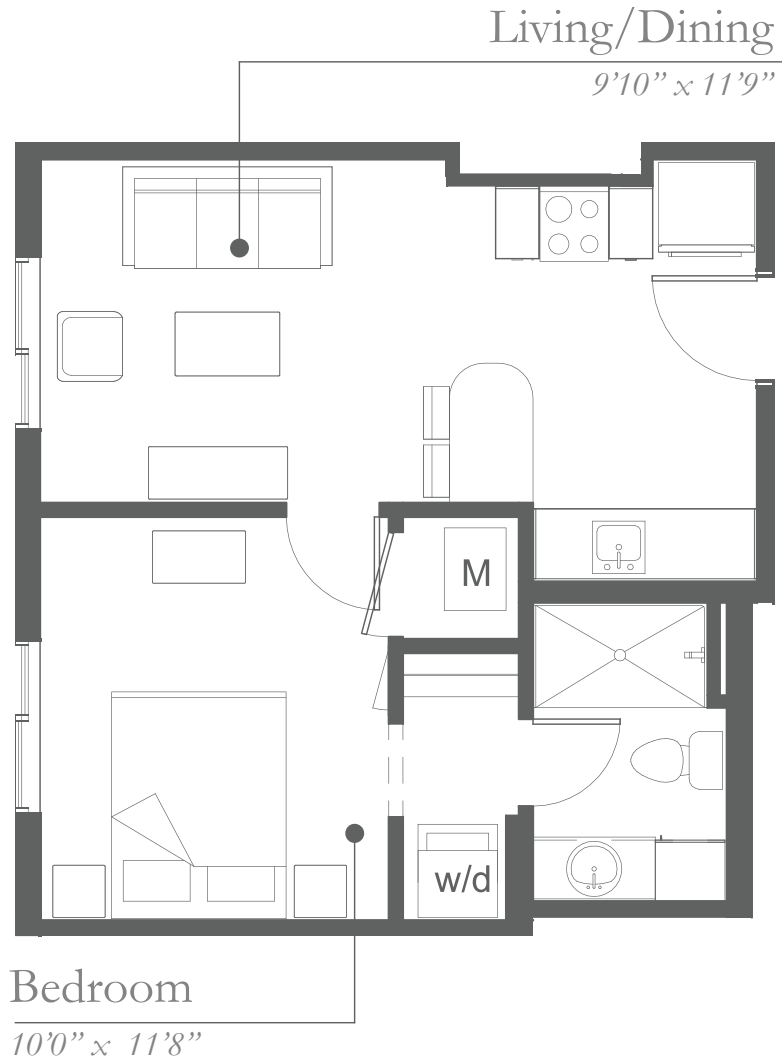

THE POUND 1

480 SF | 1 BEDROOM | 1 BATH | COURTYARD VIEW

151

154

251

254

351

354