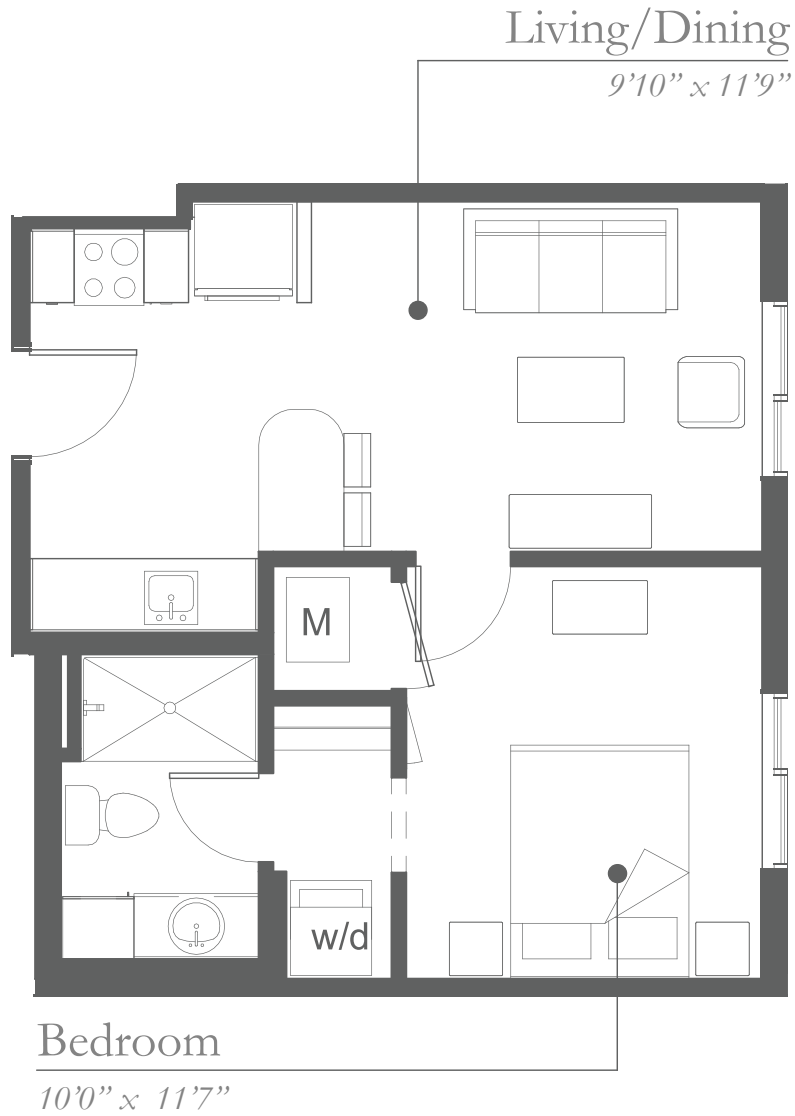

THE POUND 2

480 SF | 1 BEDROOM | 1 BATH | COURTYARD VIEW

- 163
- 165
- 263
- 265
- 363
- 365
- 463
- 465
- 663
- 665

THE BANK EXCHANGE