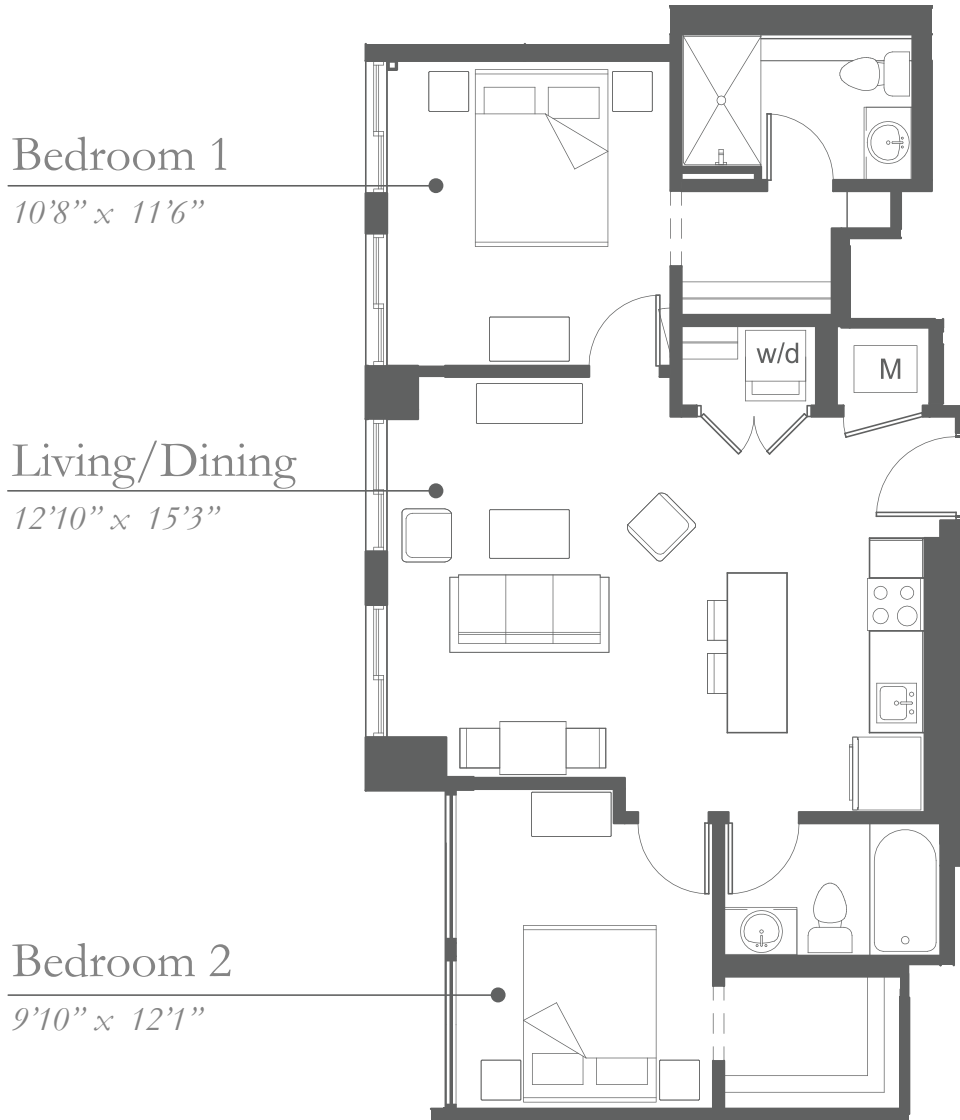

THE RAND

889 SF | 2 BEDROOM | 2 BATH | NORTH VIEW

THE BANK EXCHANGE

1920 FARNAM STREET, OMAHA NE 68102

402.346.6655

INFO@THEBANKOMAHA.COM

220

320

420

620