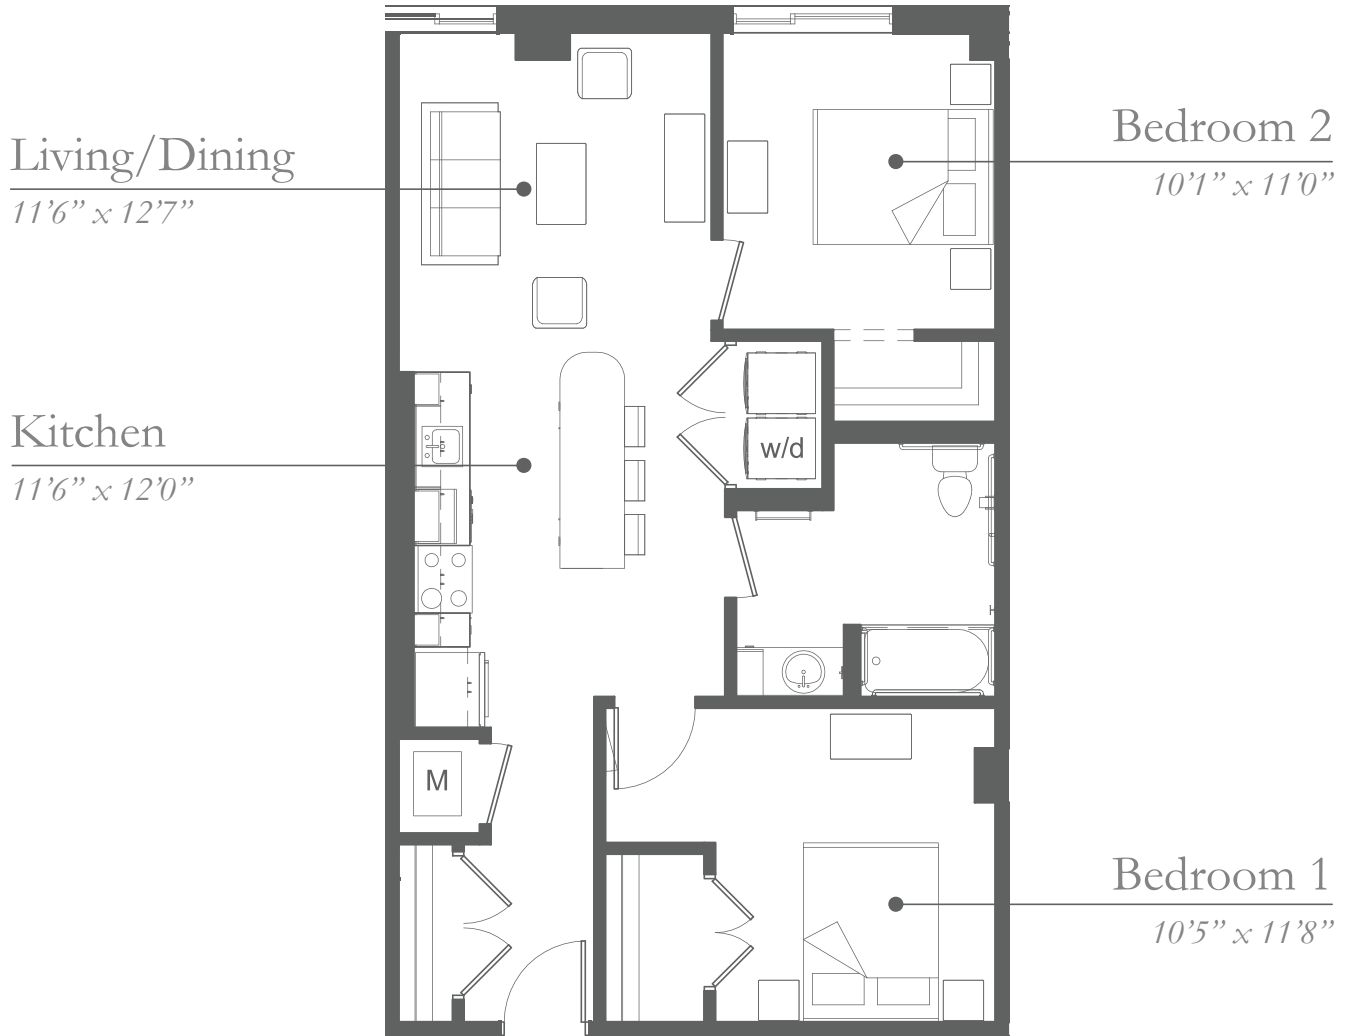

# THE REAL

895 SF | 2 BEDROOM | 1 BATH | EAST VIEW