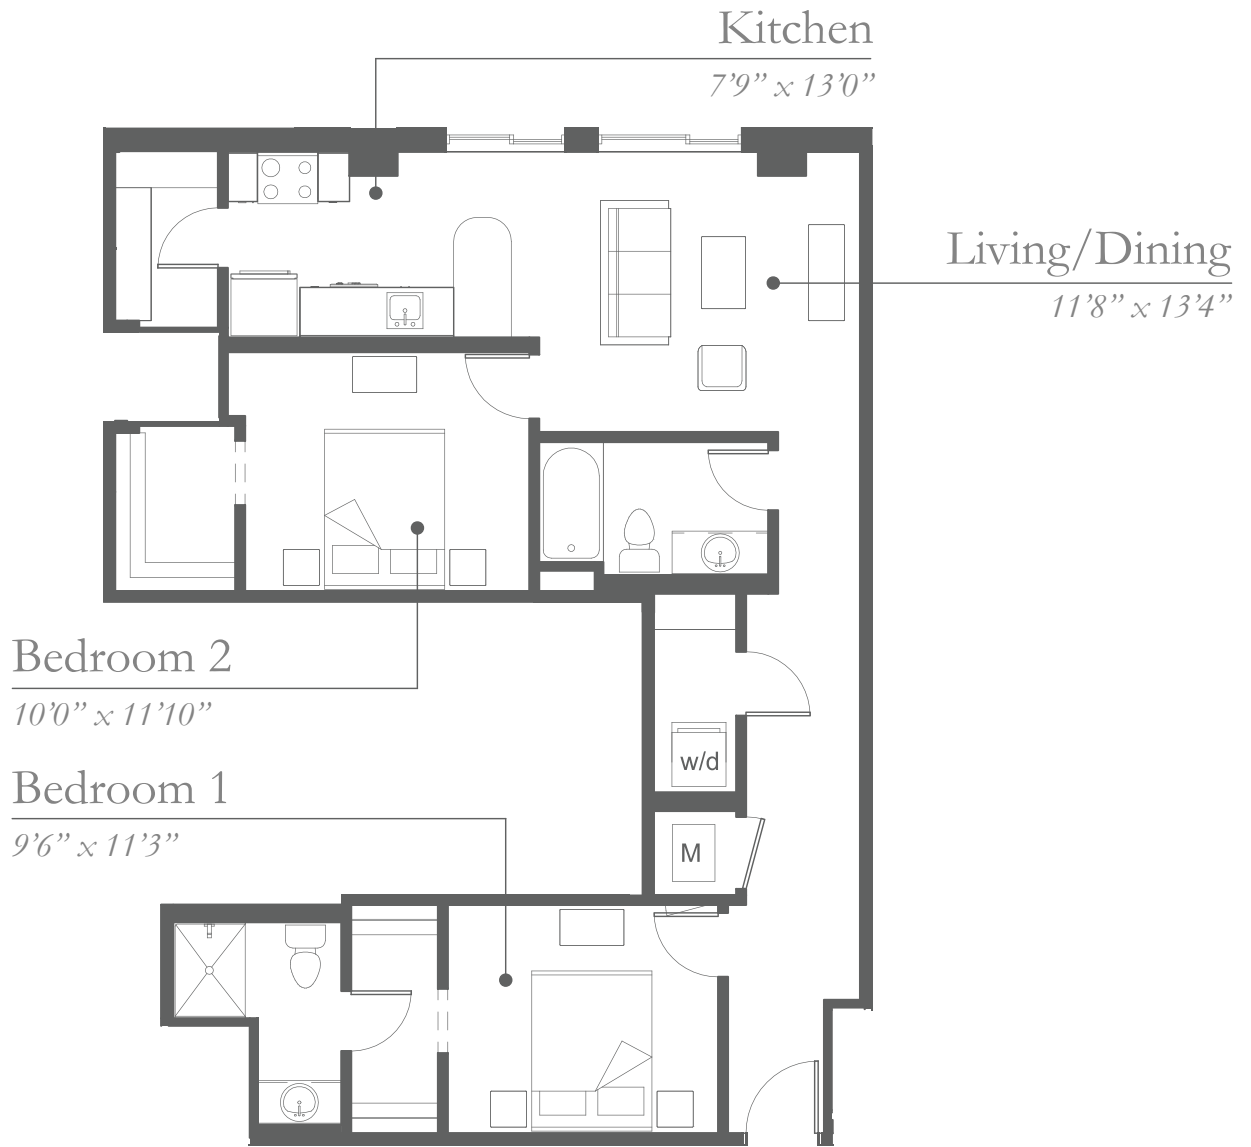

THE RUBLE 3

1,022 SF | 2 BEDROOM | 2 BATH | EAST VIEW

THE BANK

EXCHANGE