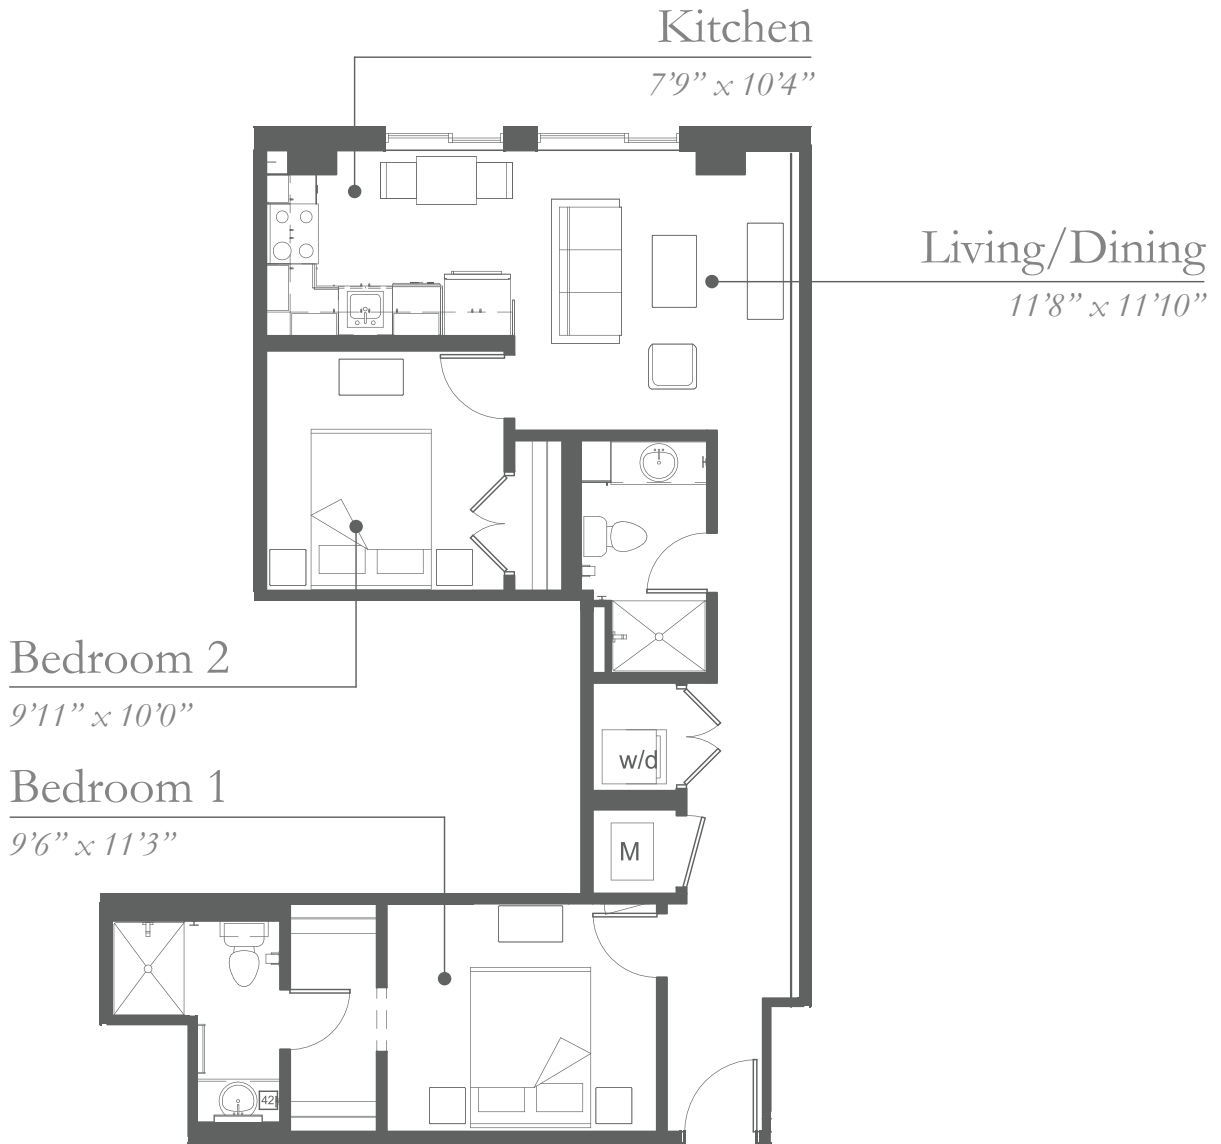

# THE RUBLE 4

847 SF | 2 BEDROOM | 2 BATH | EAST VIEW

**THE BANK**  
EXCHANGE