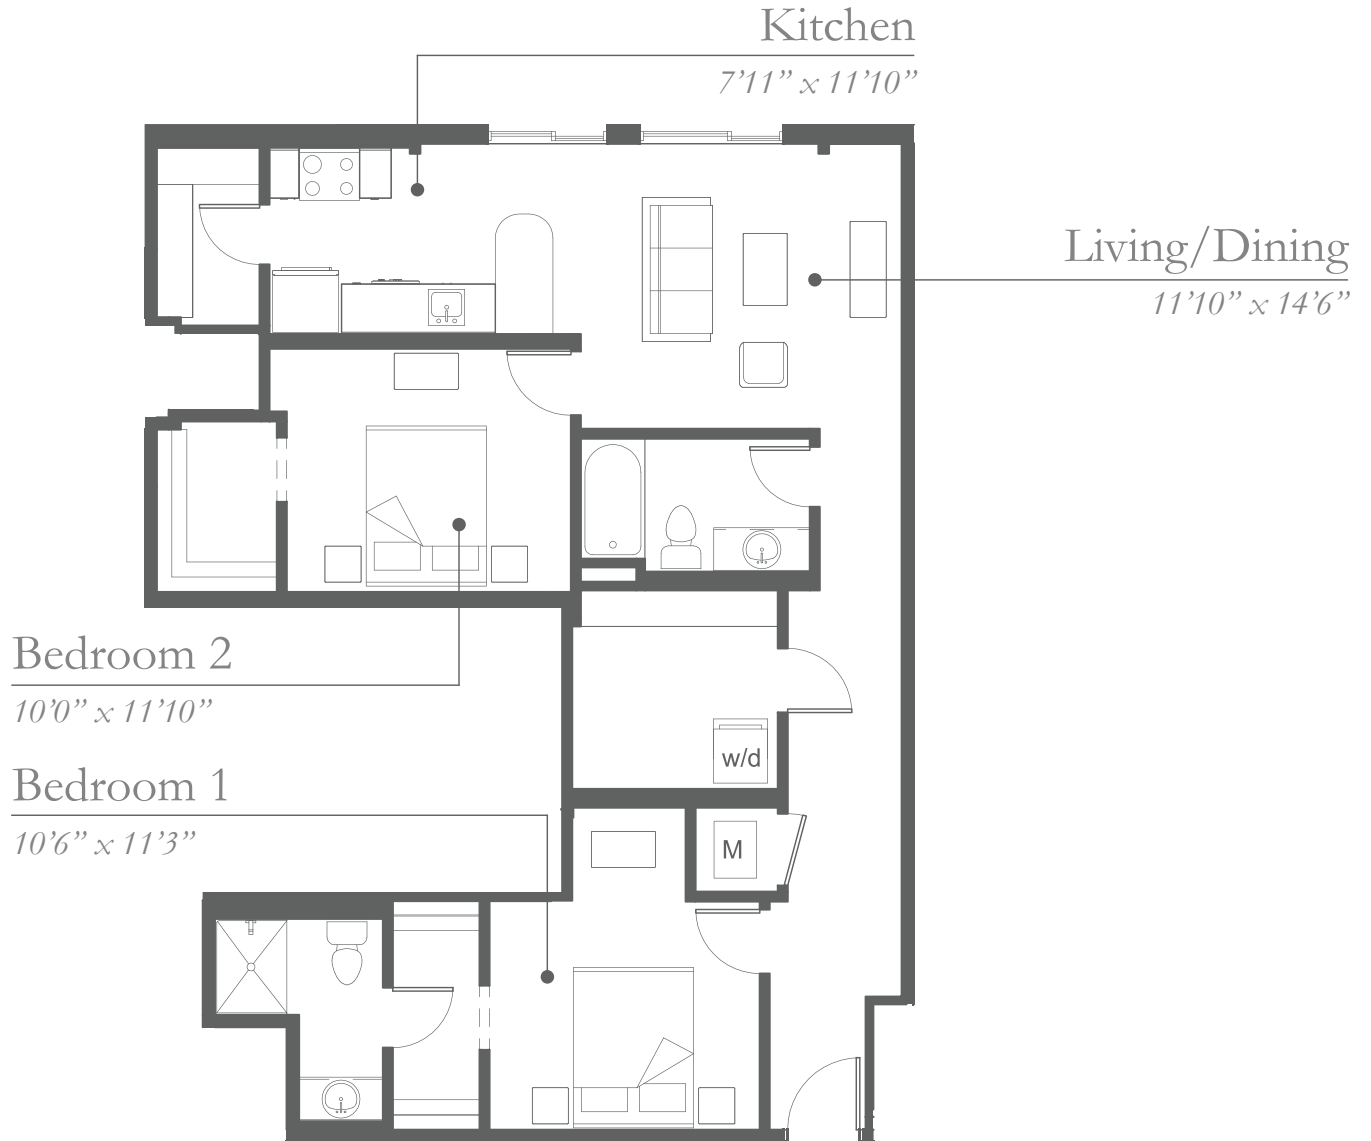

THE RUBLE 6

1,066 SF | 2 BEDROOM | 2 BATH | EAST VIEW

THE BANK

EXCHANGE