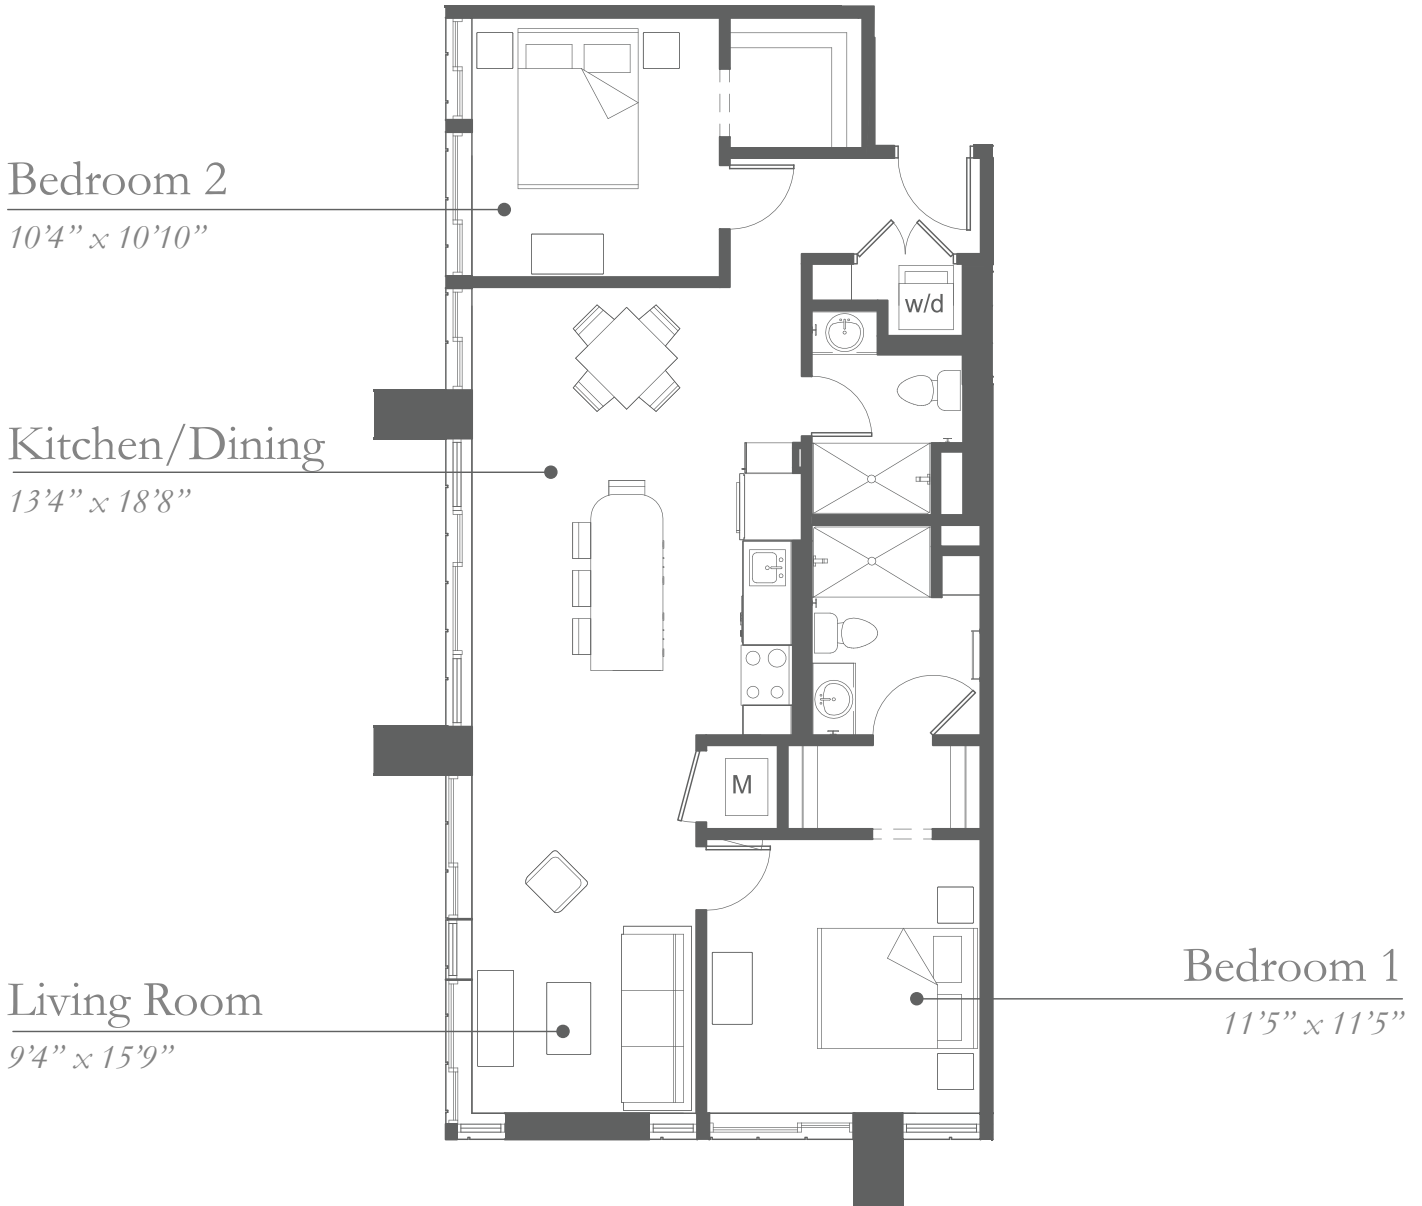

# THE RUPEE 4

1,030 SF | 2 BEDROOM | 2 BATH | NORTH & WEST VIEWS