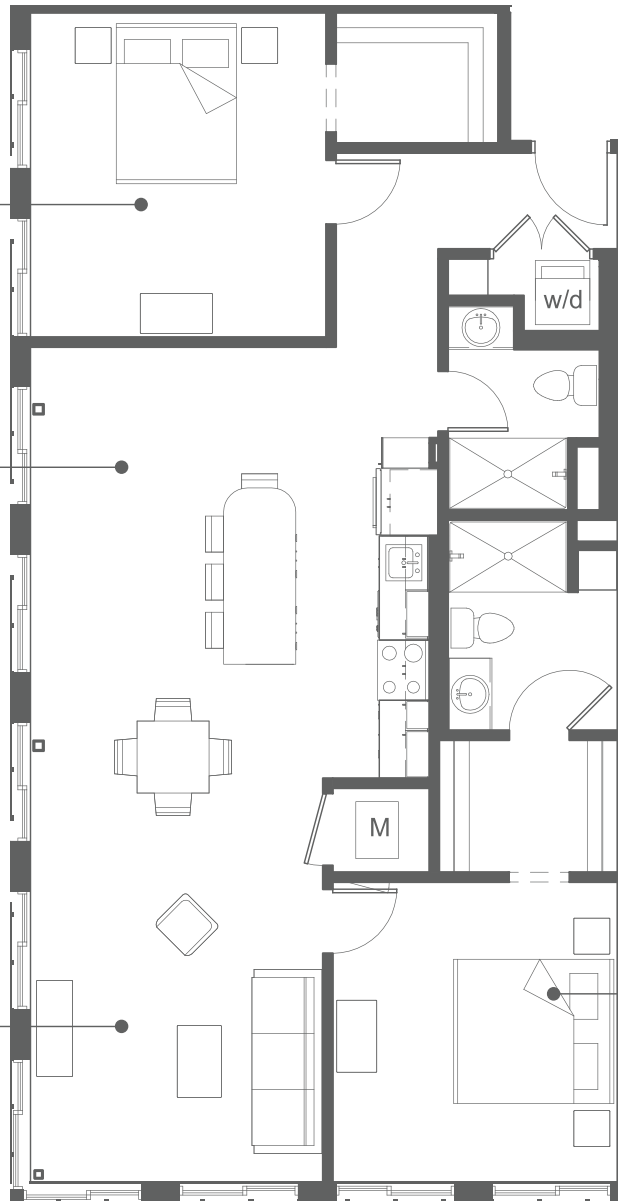

THE RUPEE 6

1,243 SF | 2 BEDROOM | 2 BATH | NORTH & WEST VIEWS

Bedroom 2
124" x 13'6"

Kitchen/Dining
16'8" x 17'11"

Living Room
12'4" x 16'10"

Bedroom 1
11'10" x 12'6"

THE BANK EXCHANGE