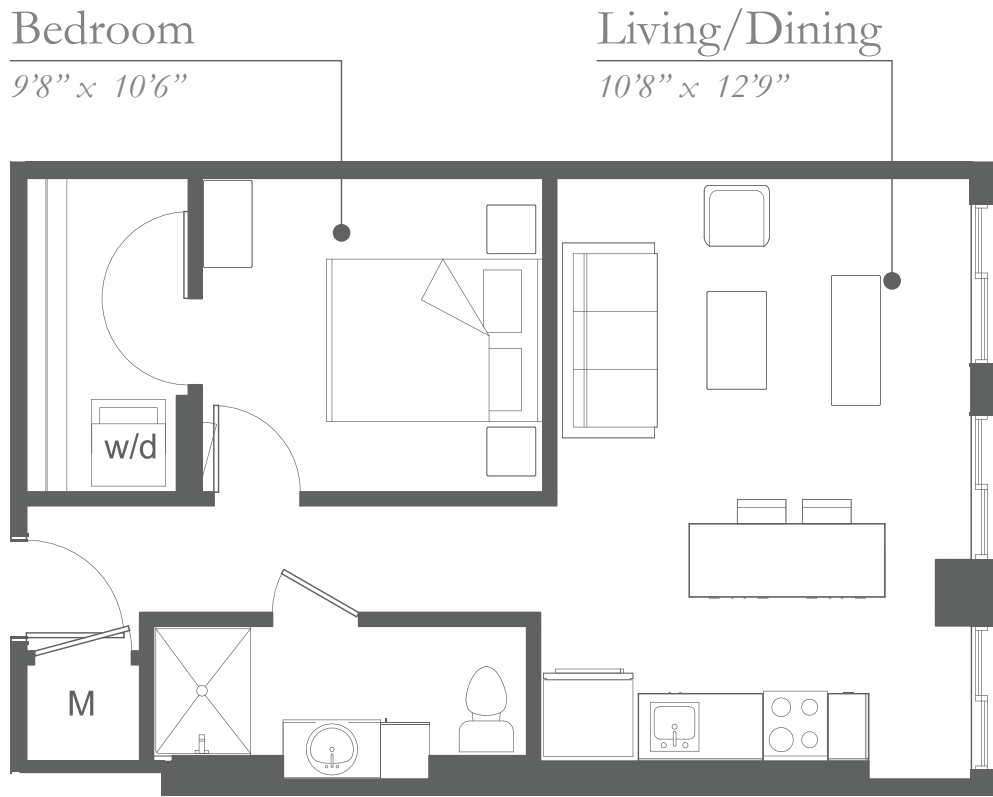

THE SHEKEL 1

522 SF | 1 BEDROOM | 1 BATH | SOUTH VIEW

THE BANK EXCHANGE

1920 FARNAM STREET, OMAHA NE 68102

402.346.6655

INFO@THEBANKOMAHA.COM

150

152

250

252

350

352

450

452