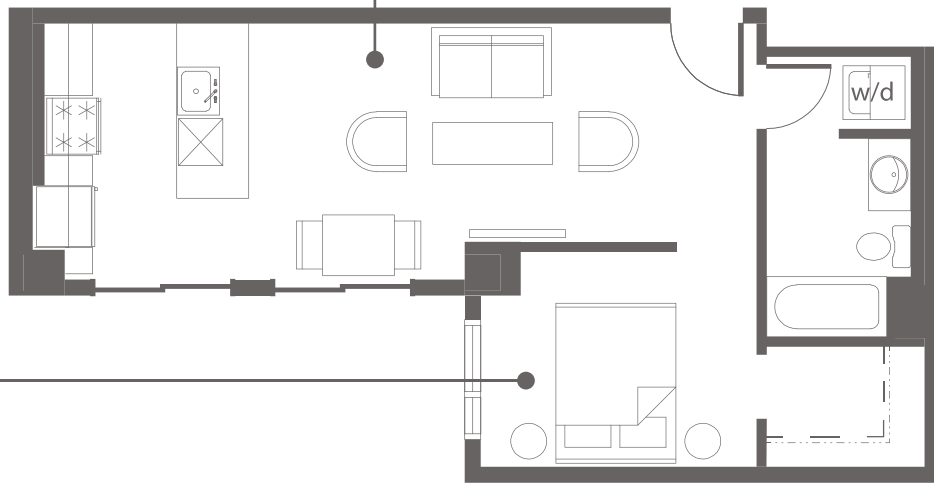

THE WAGER

584 SF | 1 BEDROOM | 1 BATH | WEST & SOUTH VIEW | GROUND FLOOR ONLY

Kitchen/Living/Dining

26'6" x 9'5"

Bedroom

11'6" x 9'0"

THE BANK

VAULT