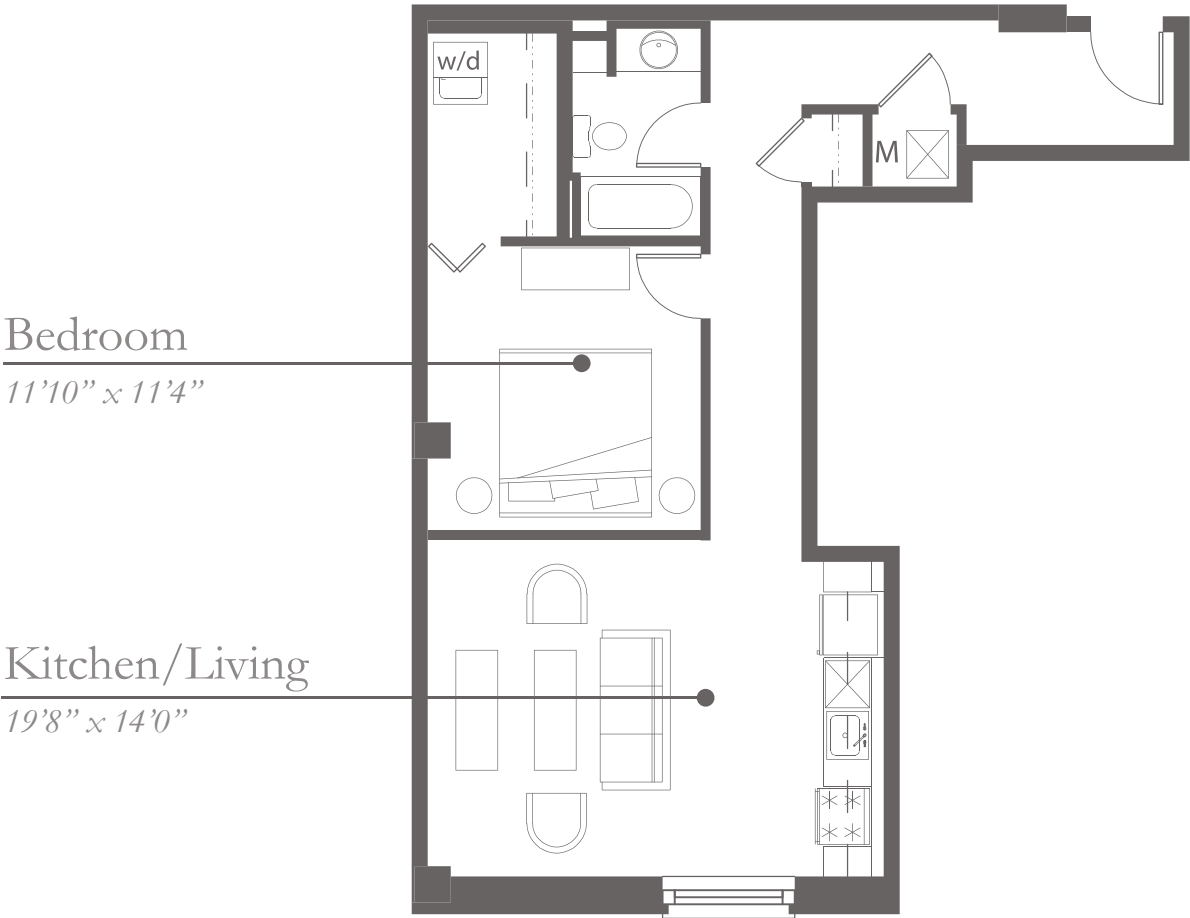

# THE BOOKIE

762 SF | 2 BEDROOM | 1 BATH | SOUTH VIEW | GROUND FLOOR ONLY

# THE BANK

V A U L T